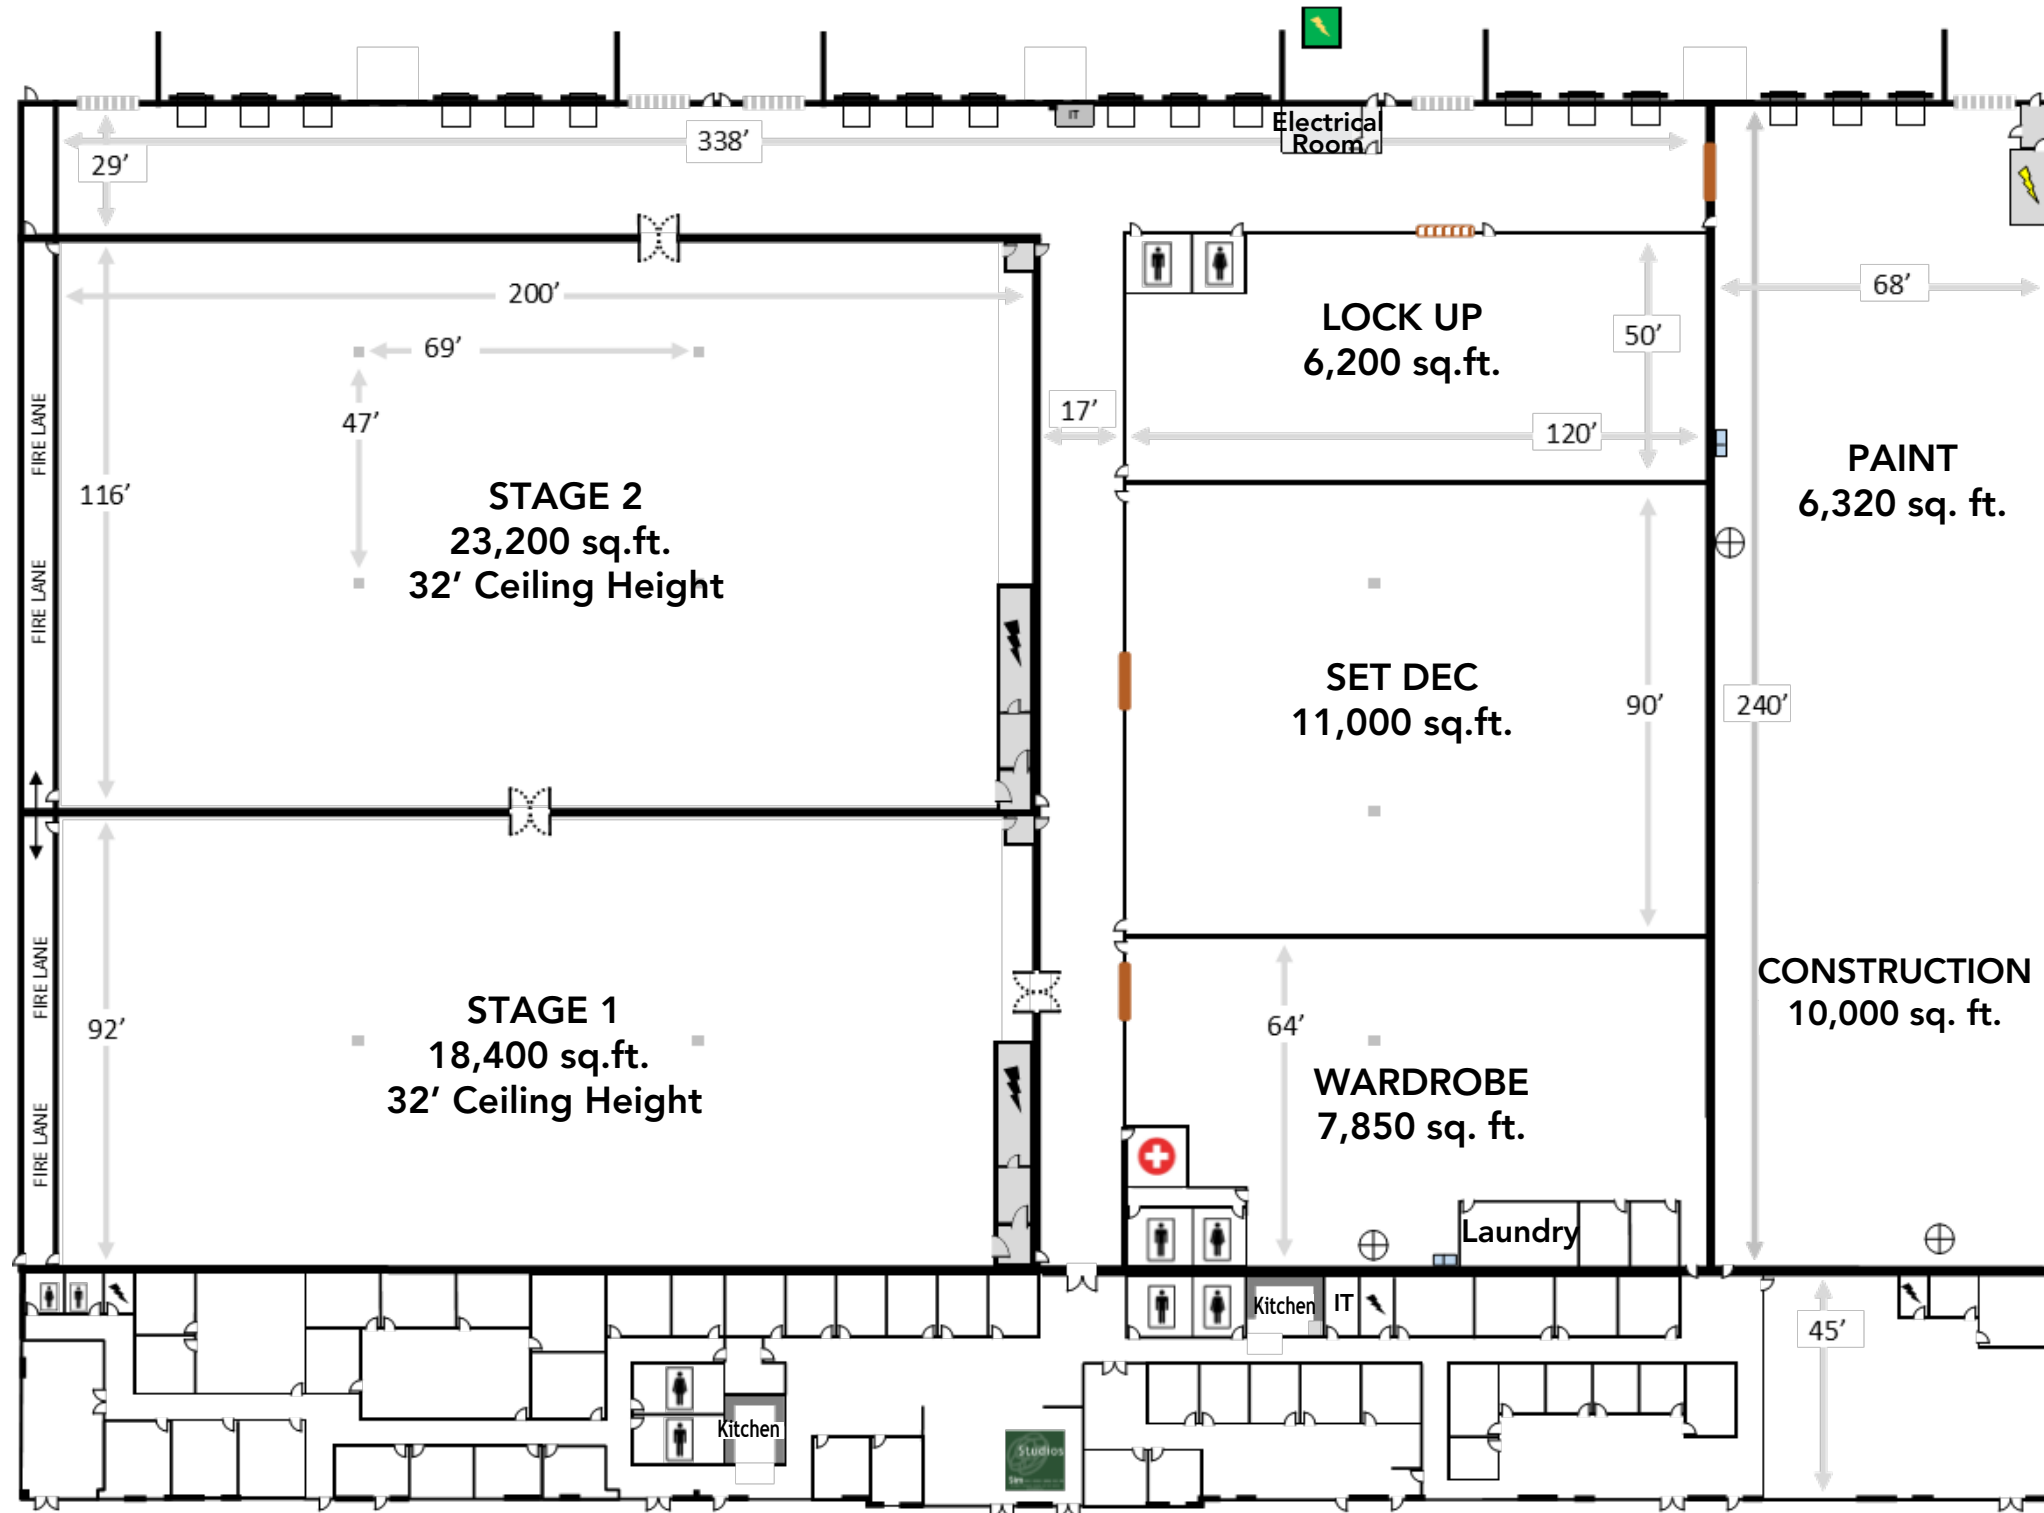

GOLDEN EARS STUDIOS

19055 Airport Way
Pitt Meadows, BC V3Y 0G4

119,306 SQ. FT. TOTAL

- Stage Space: 41,600 sq. ft.
- Column Spacing: 69'x47'
- Office: 19,616 sq. ft.
- 5 Grade Loading Bay
- 18 Raised Loading Bay
- Power: 3x400 amp switches /stage
- 1x200 amp 3 phase panel/stage