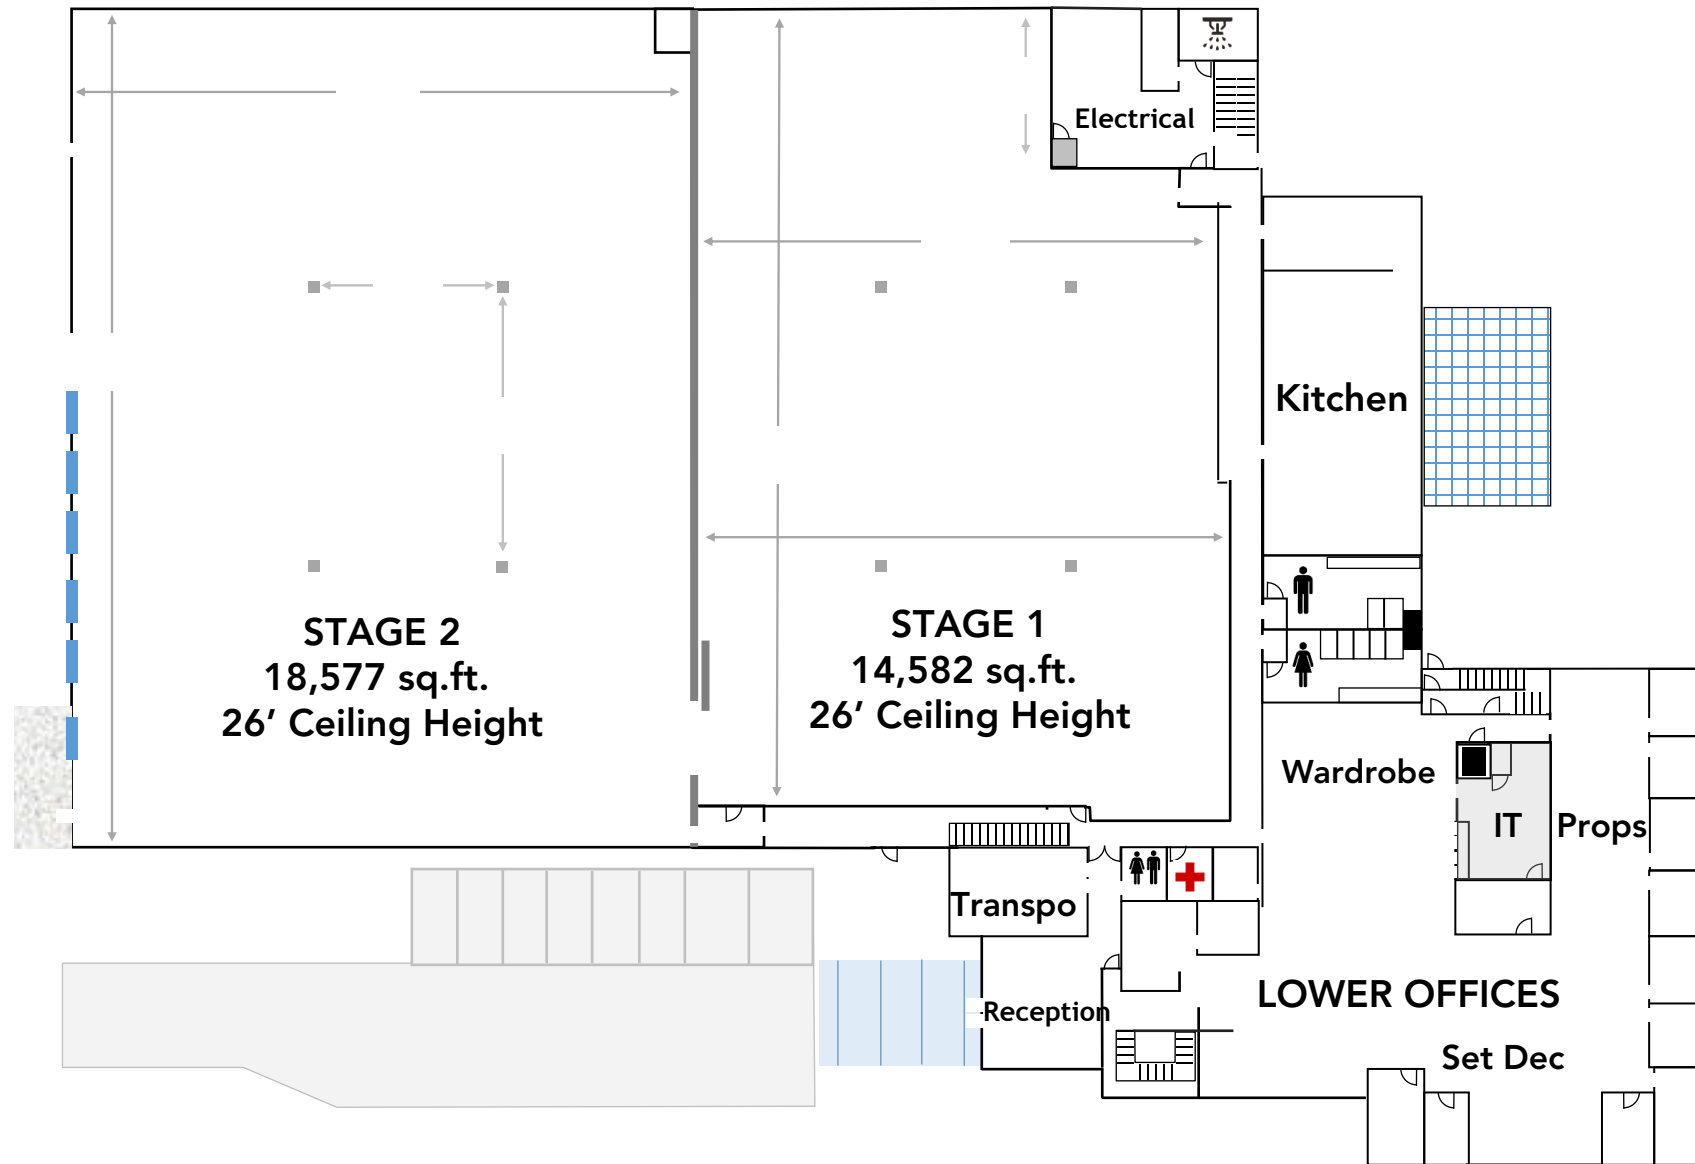

JACOBSON STUDIOS

12111 Jacobson Way
Richmond, BC V6W 1L5

62,189 SQ. FT. TOTAL

Stage Space: 33,159 sq. ft.
Offices: 25,429 sq. ft.
5 Dock Loading Bays
Power: 2,100 amps @120/208
per stage
Bell & Light System