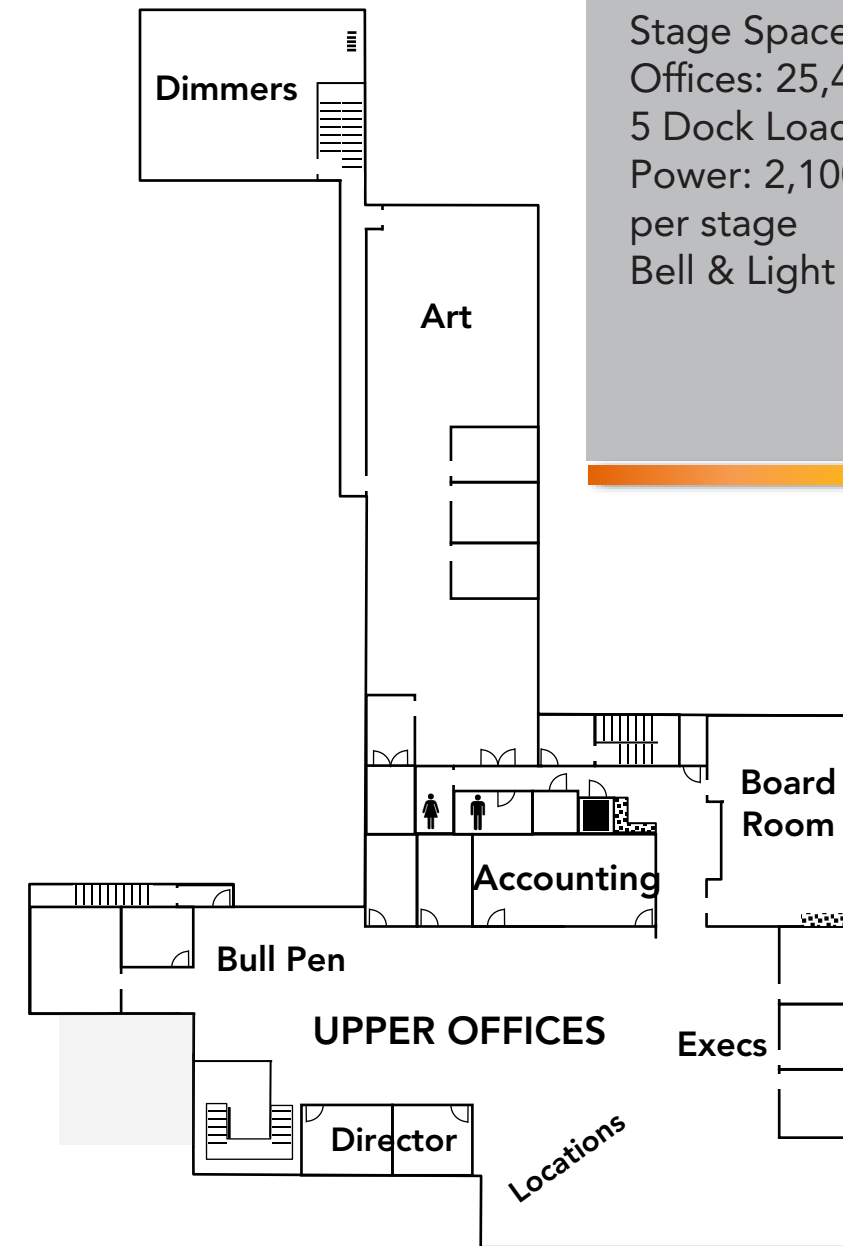

JACOBSON STUDIOS

12111 Jacobson Way
Richmond, BC V6W 1L5

62,189 SQ. FT. TOTAL

Stage Space: 33,159 sq. ft.
Offices: 25,429 sq. ft.
5 Dock Loading Bays
Power: 2,100 amps @120/208
per stage
Bell & Light System