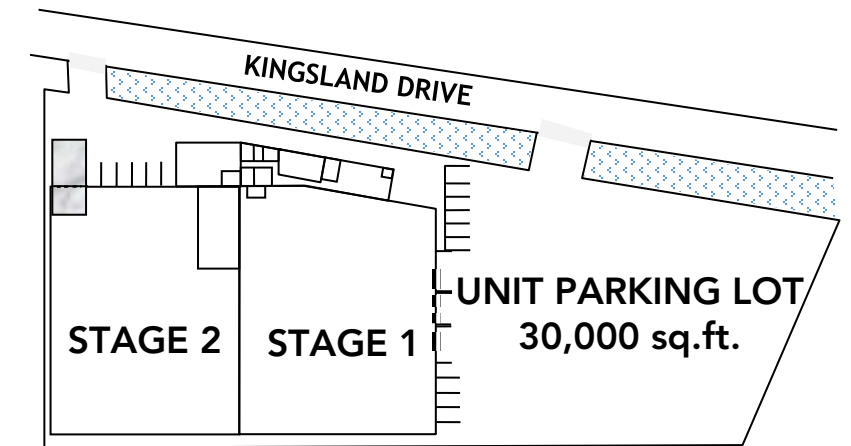

KINGSLAND STUDIOS

6100 Kingsland Drive
Burnaby, BC V5B 4W6

42,894 SQ. FT. TOTAL

- Stage Space: 36,000 sq. ft.
- Office: 3,400 sq. ft.
- 2 Grade Loading Bay
- 4 Raised Loading Bay
- Power: 200 amp / 600 volts
- Bell & Light System