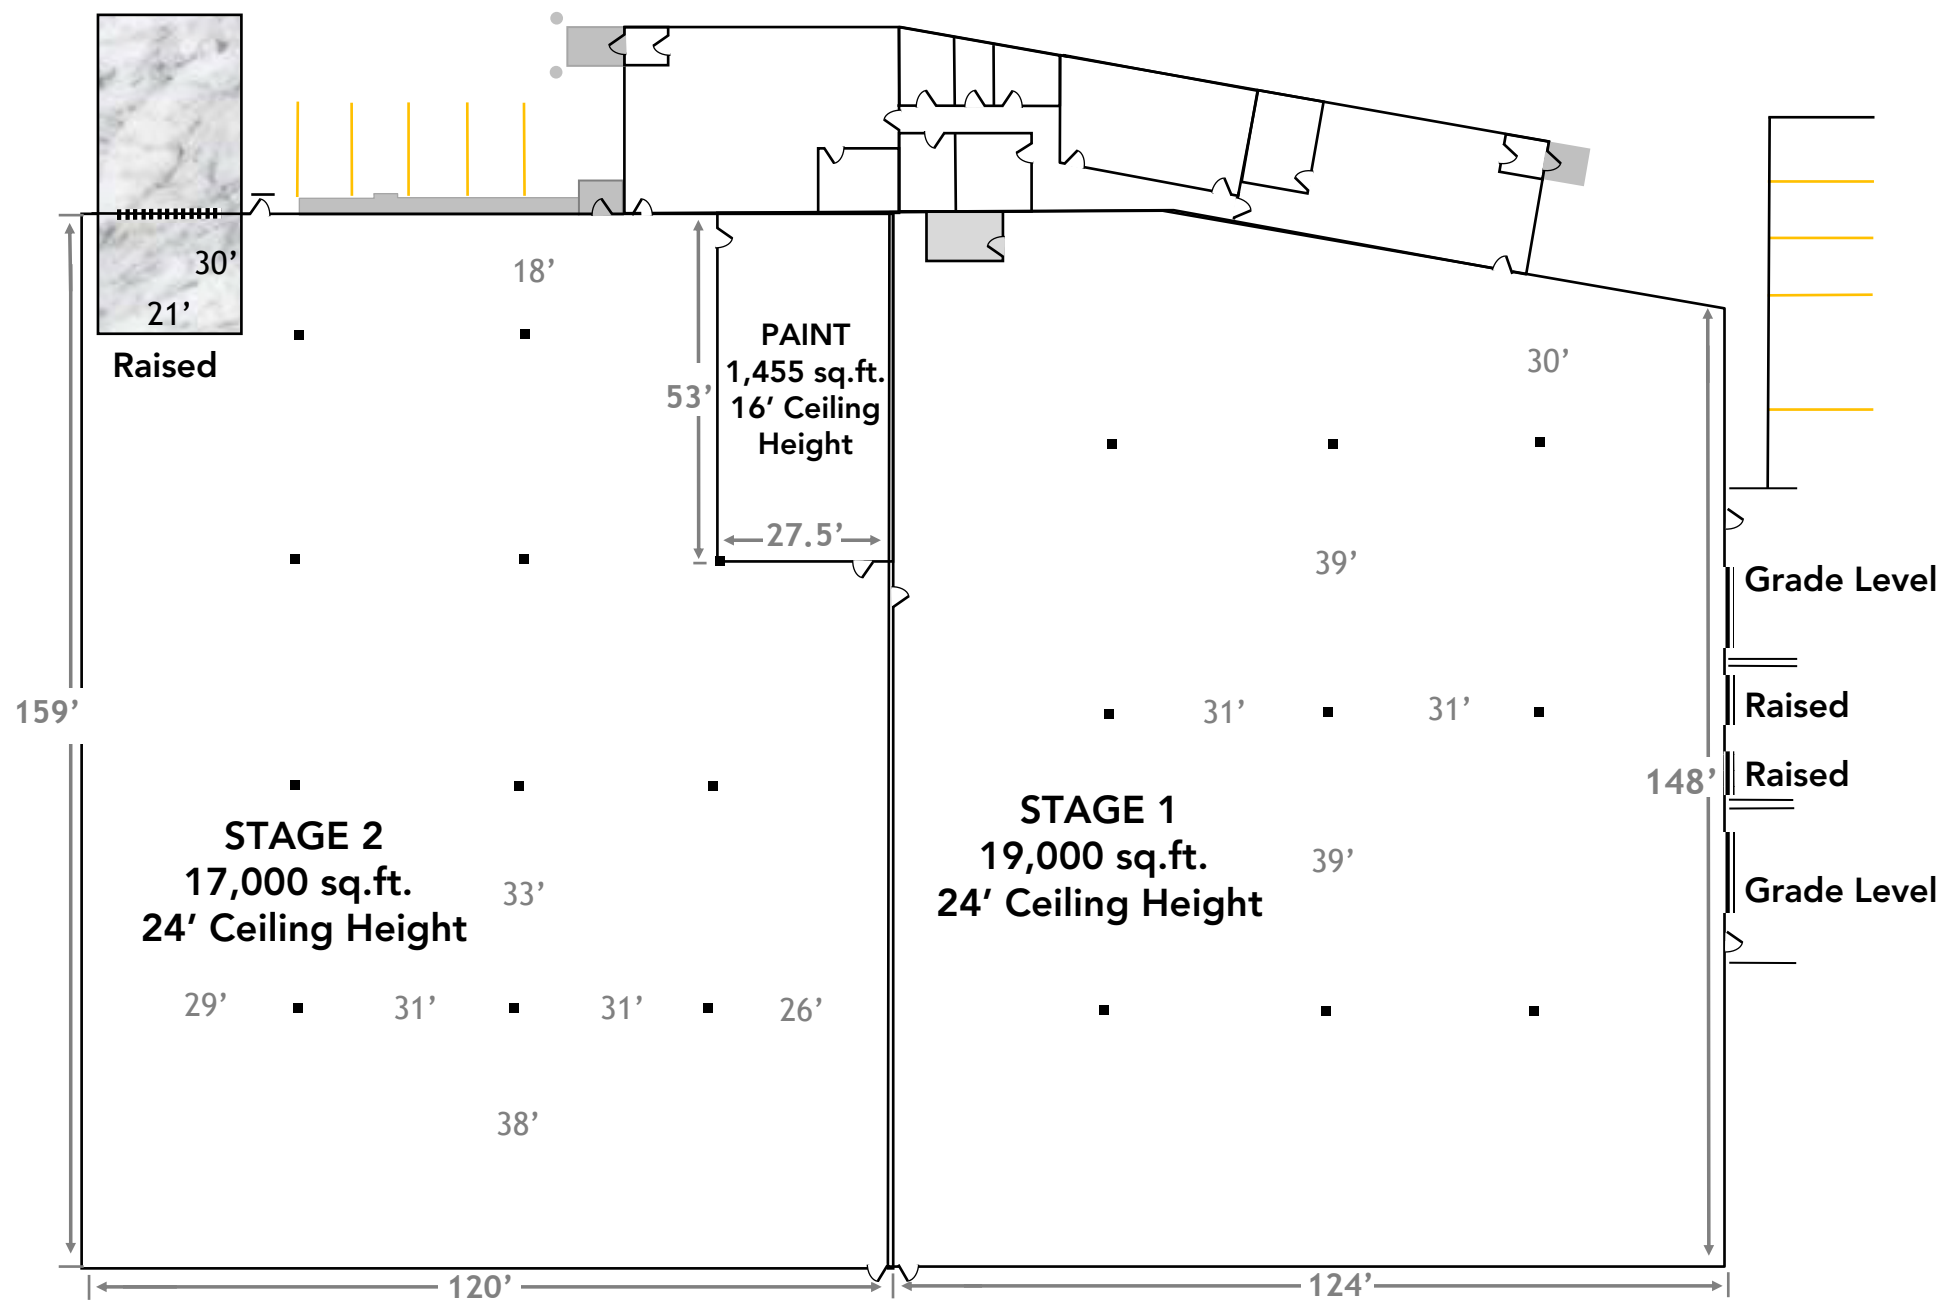

KINGSLAND STUDIOS

6100 Kingsland Drive
Burnaby, BC V5B 4W6

42,894 SQ. FT. TOTAL

- Stage Space: 36,000 sq. ft.
- Office: 3,400 sq. ft.
- 2 Grade Loading Bay
- 4 Raised Loading Bay
- Power: 200 amp / 600 volts
- Bell & Light System