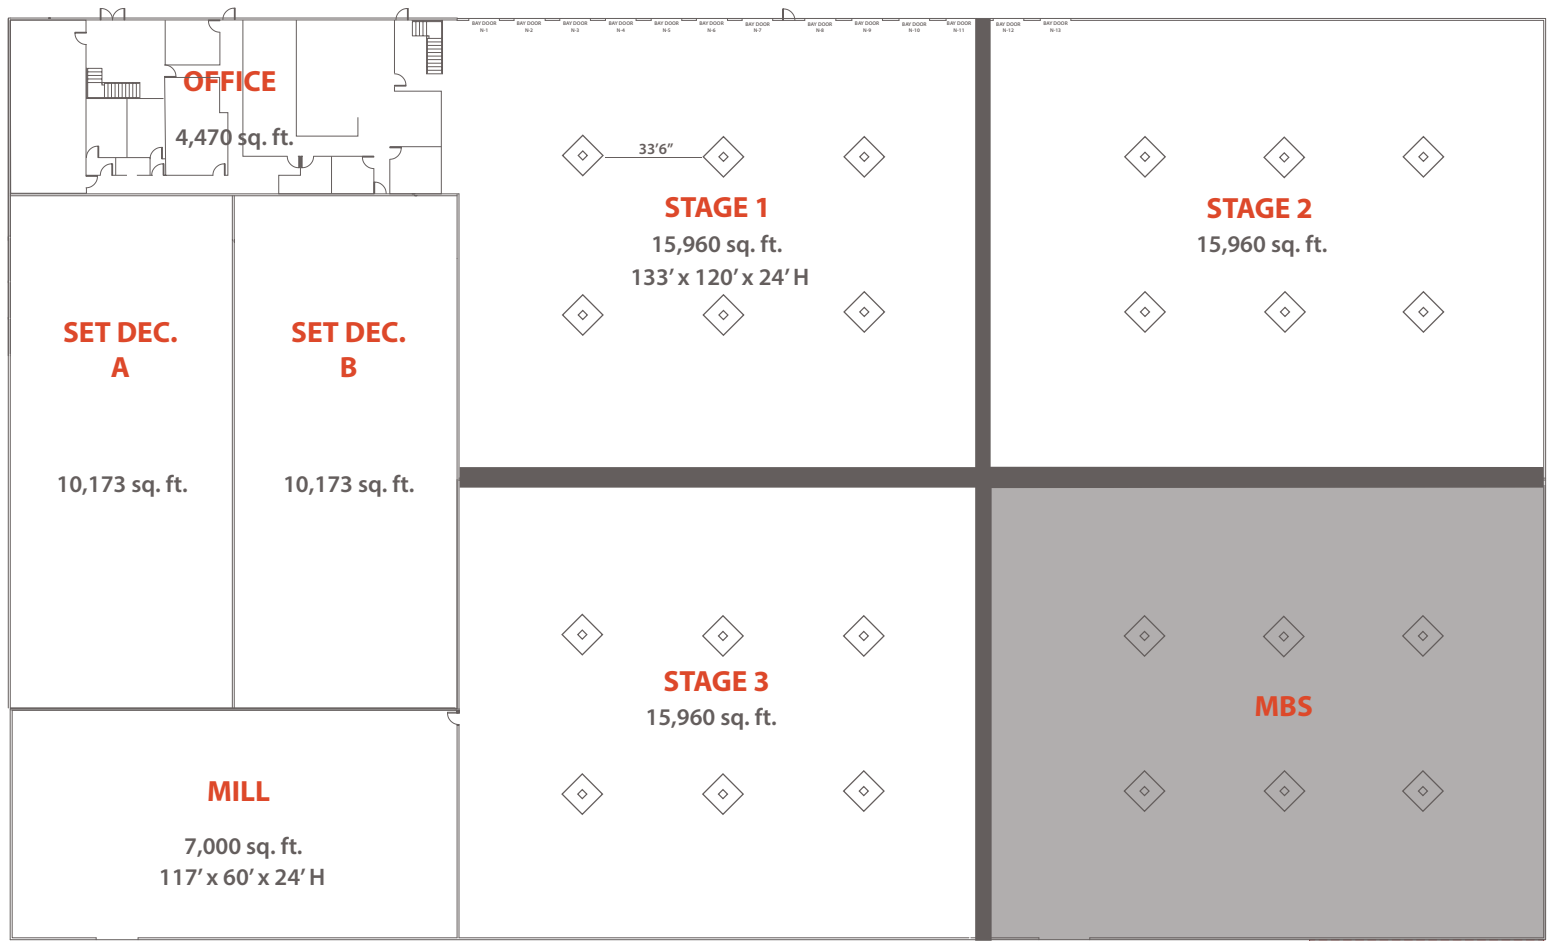

UPPER LEVEL

LOWER LEVEL

NORTH STUDIO

LOWER LEVEL
7,072 sq. ft.

NORTH STUDIO

MARTINI
FILM STUDIOS
POWERED BY MBS

UPPER LEVEL
7,072 sq. ft.

NORTH STUDIO

UPPER LEVEL

LOWER LEVEL

SOUTH STUDIO

UPPER LEVEL

SOUTH STUDIO OFFICE LAYOUT

LOWER LEVEL

SOUTH STUDIO OFFICE LAYOUT

LOWER LEVEL

SOUTH STUDIO COLUMN LAYOUT

WEST STUDIO

WEST STUDIO UPPER