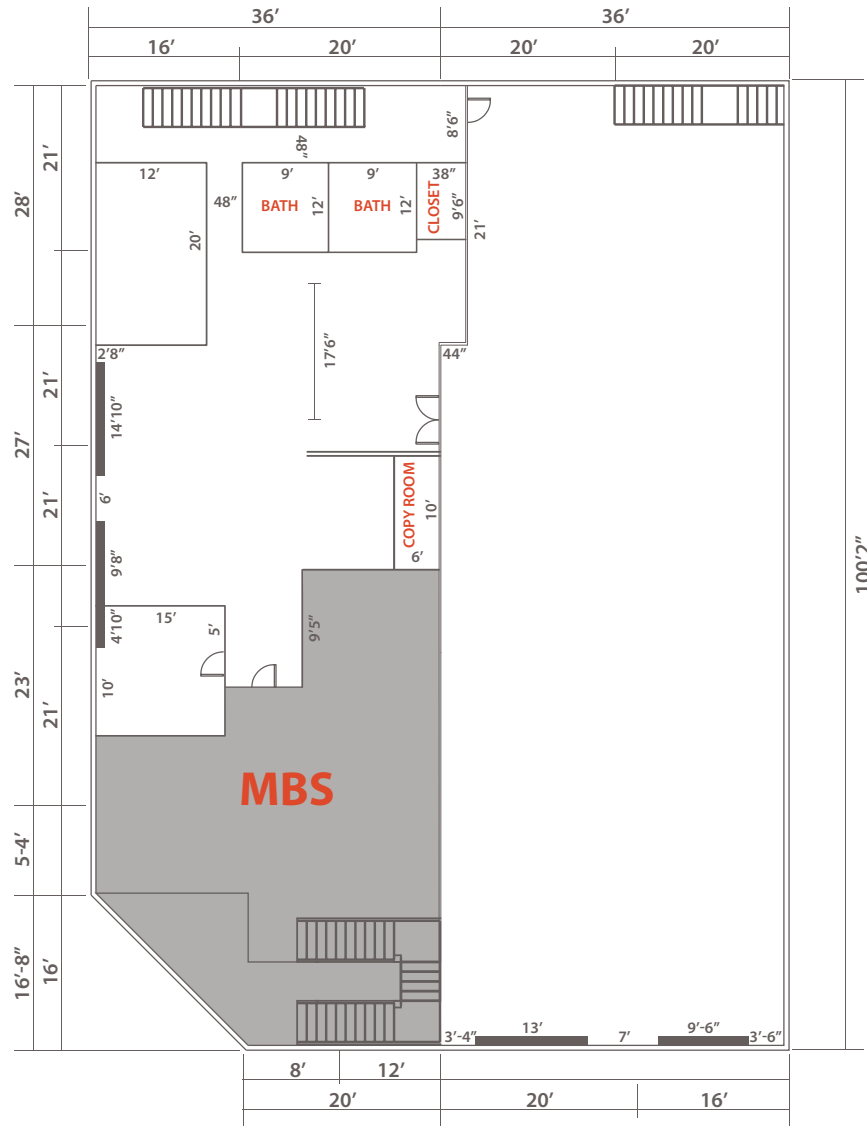

UPPER LEVEL

LOWER LEVEL

NORTH STUDIO

LOWER LEVEL
7,072 sq. ft.

NORTH STUDIO

MARTINI
FILM STUDIOS
POWERED BY MBS

UPPER LEVEL
7,072 sq. ft.

NORTH STUDIO

UPPER LEVEL

LOWER LEVEL

SOUTH STUDIO

UPPER LEVEL

SOUTH STUDIO OFFICE LAYOUT

LOWER LEVEL

SOUTH STUDIO OFFICE LAYOUT

LOWER LEVEL

SOUTH STUDIO COLUMN LAYOUT

WEST STUDIO

WEST STUDIO UPPER