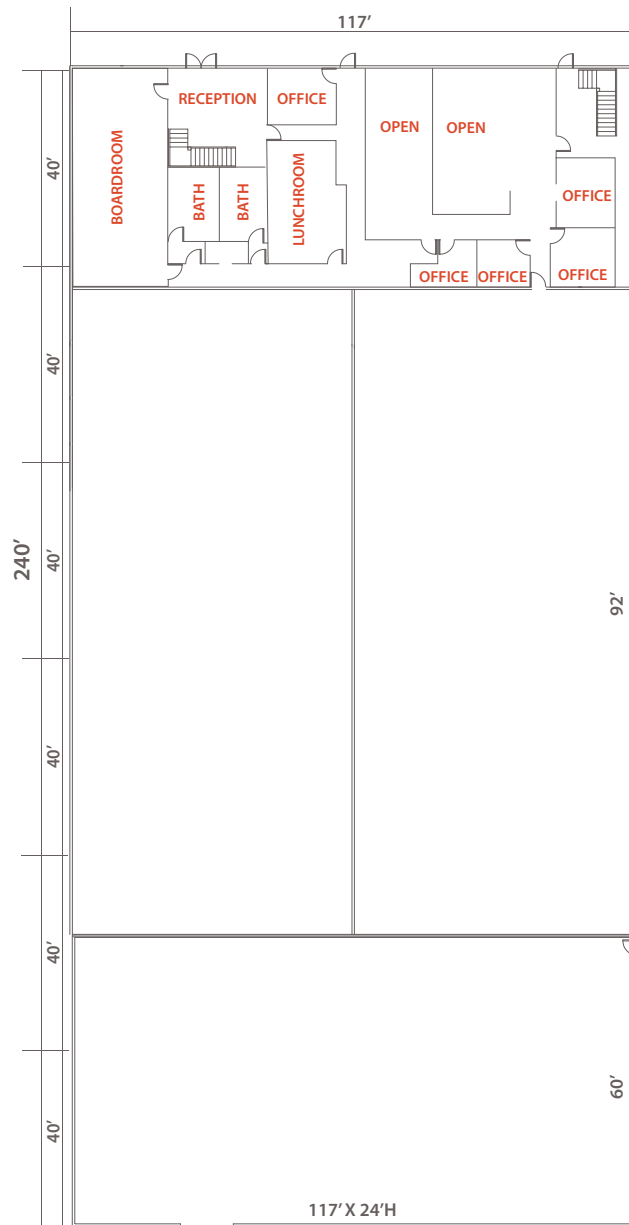

UPPER LEVEL

LOWER LEVEL

NORTH STUDIO

LOWER LEVEL
7,072 sq. ft.

NORTH STUDIO

MARTINI
FILM STUDIOS
POWERED BY MBS

UPPER LEVEL
7,072 sq. ft.

NORTH STUDIO

UPPER LEVEL

LOWER LEVEL

SOUTH STUDIO

UPPER LEVEL

SOUTH STUDIO OFFICE LAYOUT

LOWER LEVEL

SOUTH STUDIO OFFICE LAYOUT

LOWER LEVEL

SOUTH STUDIO COLUMN LAYOUT

WEST STUDIO

WEST STUDIO UPPER