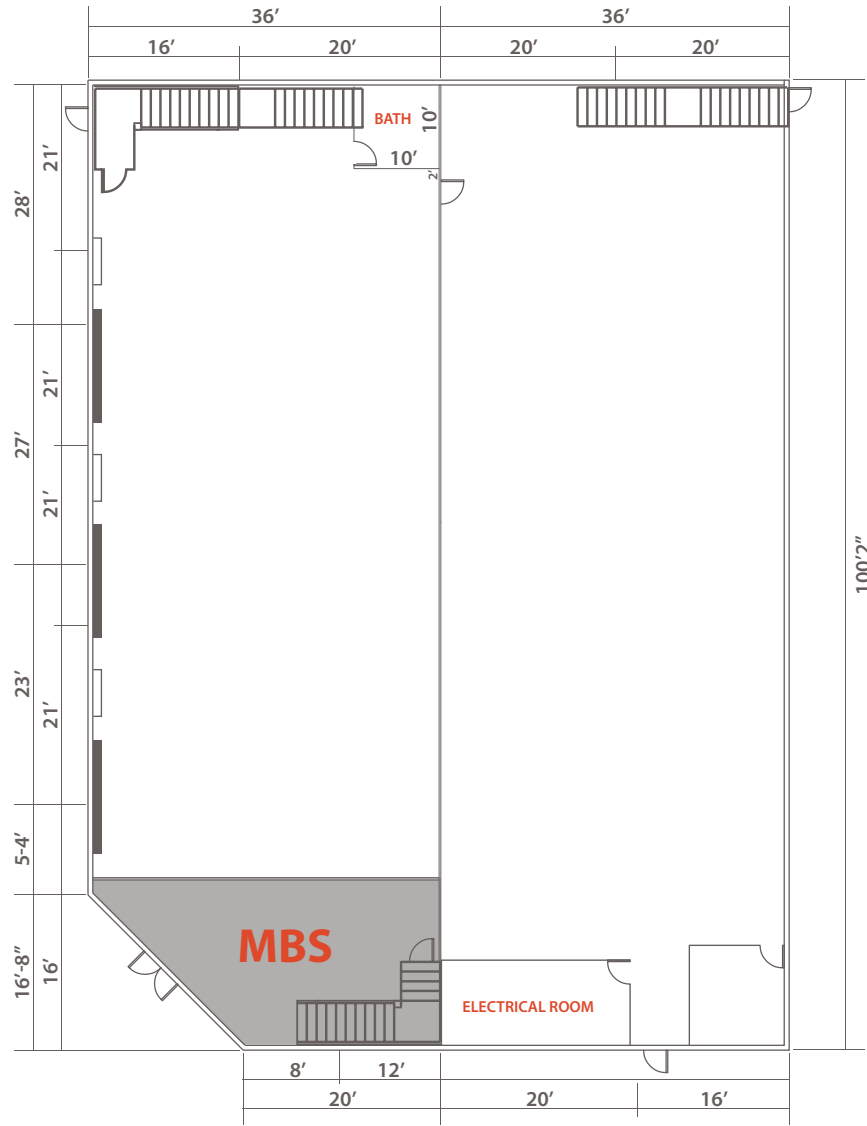

UPPER LEVEL

LOWER LEVEL

NORTH STUDIO

LOWER LEVEL
7,072 sq. ft.

NORTH STUDIO

MARTINI
FILM STUDIOS
POWERED BY MBS

UPPER LEVEL
7,072 sq. ft.

NORTH STUDIO

UPPER LEVEL

LOWER LEVEL

SOUTH STUDIO

UPPER LEVEL

SOUTH STUDIO OFFICE LAYOUT

LOWER LEVEL

SOUTH STUDIO OFFICE LAYOUT

LOWER LEVEL

SOUTH STUDIO COLUMN LAYOUT

WEST STUDIO

WEST STUDIO UPPER