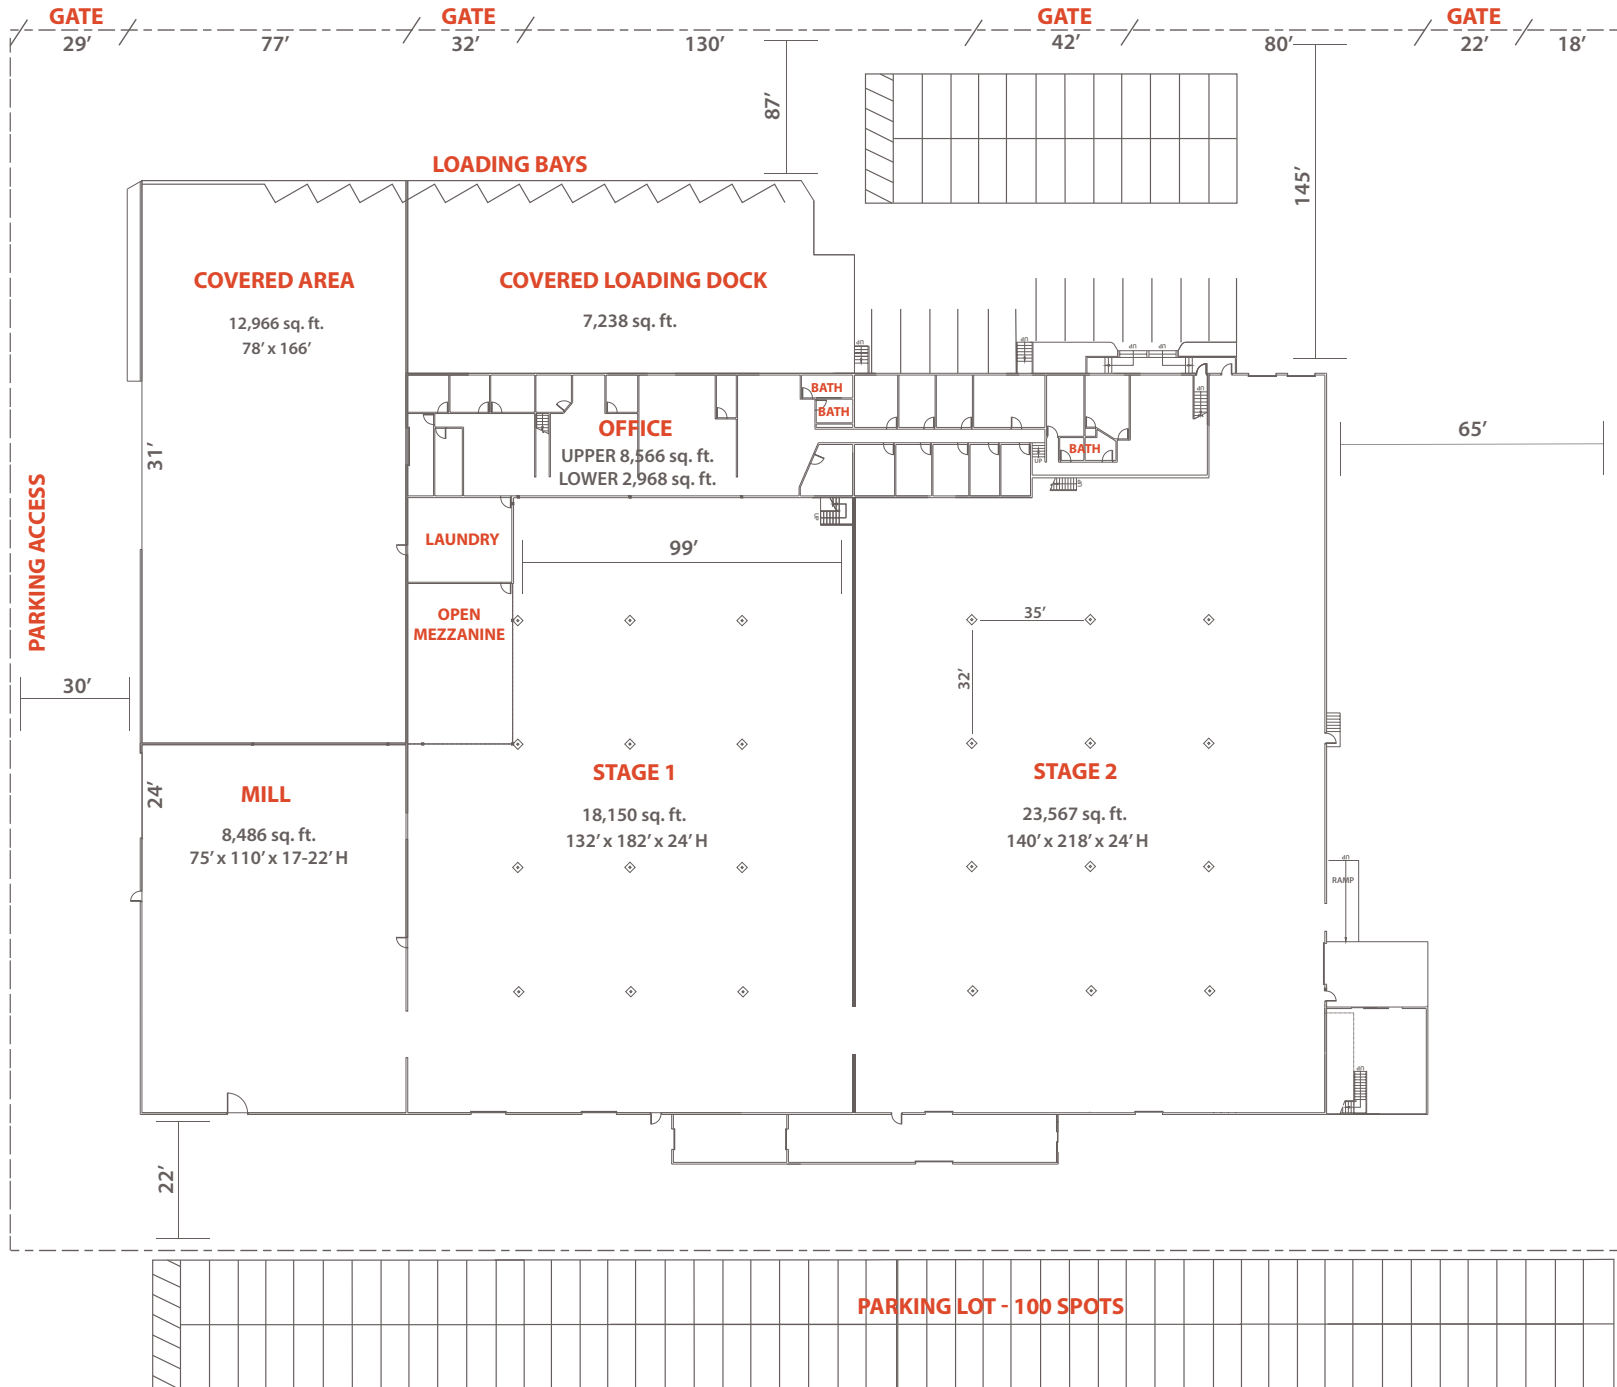

UPPER LEVEL

LOWER LEVEL

NORTH STUDIO

LOWER LEVEL
7,072 sq. ft.

NORTH STUDIO

MARTINI
FILM STUDIOS
POWERED BY MBS

UPPER LEVEL
7,072 sq. ft.

NORTH STUDIO

UPPER LEVEL

LOWER LEVEL

SOUTH STUDIO

UPPER LEVEL

SOUTH STUDIO OFFICE LAYOUT

LOWER LEVEL

SOUTH STUDIO OFFICE LAYOUT

LOWER LEVEL

SOUTH STUDIO COLUMN LAYOUT

WEST STUDIO

WEST STUDIO UPPER