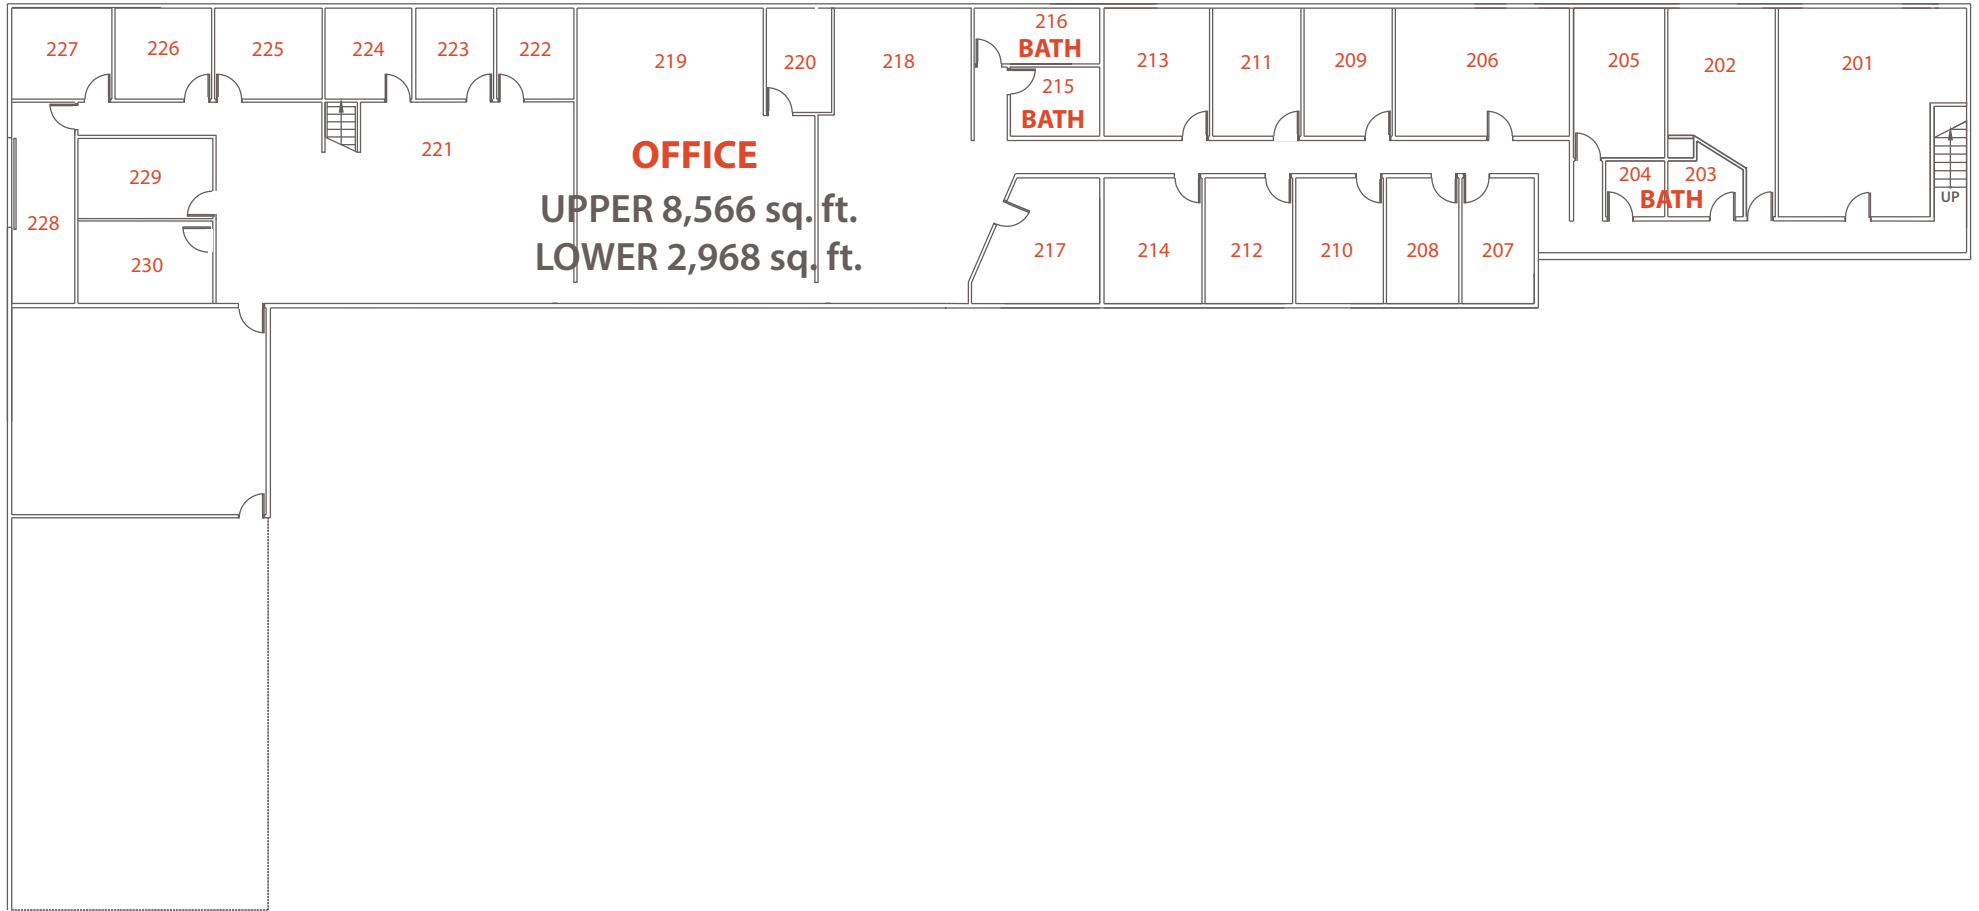

UPPER LEVEL

LOWER LEVEL

NORTH STUDIO

LOWER LEVEL
7,072 sq. ft.

NORTH STUDIO

MARTINI
FILM STUDIOS
POWERED BY MBS

UPPER LEVEL
7,072 sq. ft.

NORTH STUDIO

UPPER LEVEL

LOWER LEVEL

SOUTH STUDIO

UPPER LEVEL

SOUTH STUDIO OFFICE LAYOUT

LOWER LEVEL

SOUTH STUDIO OFFICE LAYOUT

LOWER LEVEL

SOUTH STUDIO COLUMN LAYOUT

WEST STUDIO

WEST STUDIO UPPER