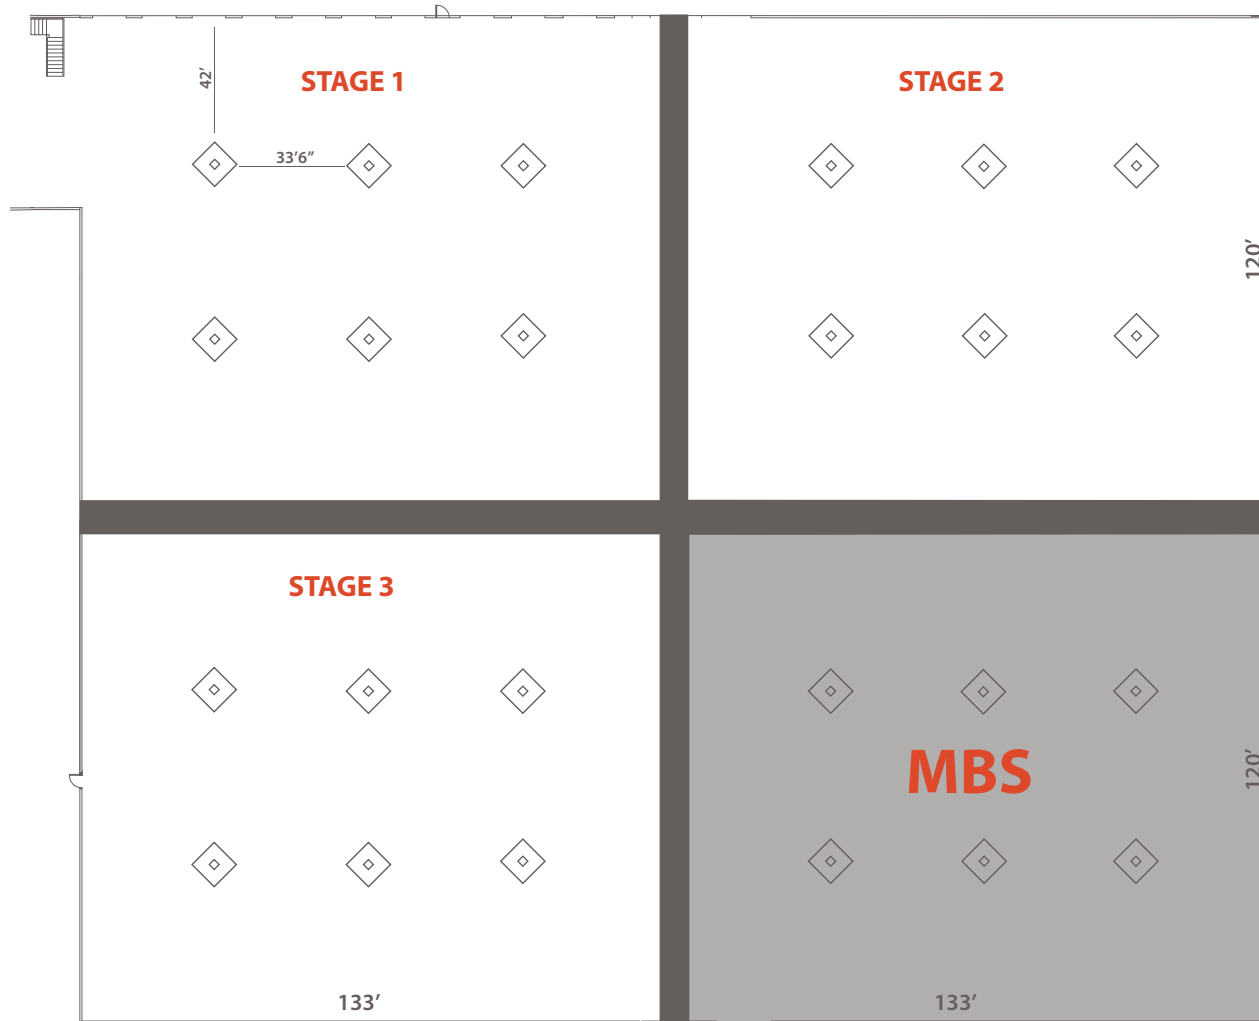

UPPER LEVEL

LOWER LEVEL

NORTH STUDIO

LOWER LEVEL
7,072 sq. ft.

NORTH STUDIO

MARTINI
FILM STUDIOS
POWERED BY MBS

UPPER LEVEL
7,072 sq. ft.

NORTH STUDIO

UPPER LEVEL

LOWER LEVEL

SOUTH STUDIO

UPPER LEVEL

SOUTH STUDIO OFFICE LAYOUT

LOWER LEVEL

SOUTH STUDIO OFFICE LAYOUT

LOWER LEVEL

SOUTH STUDIO COLUMN LAYOUT

WEST STUDIO

WEST STUDIO UPPER