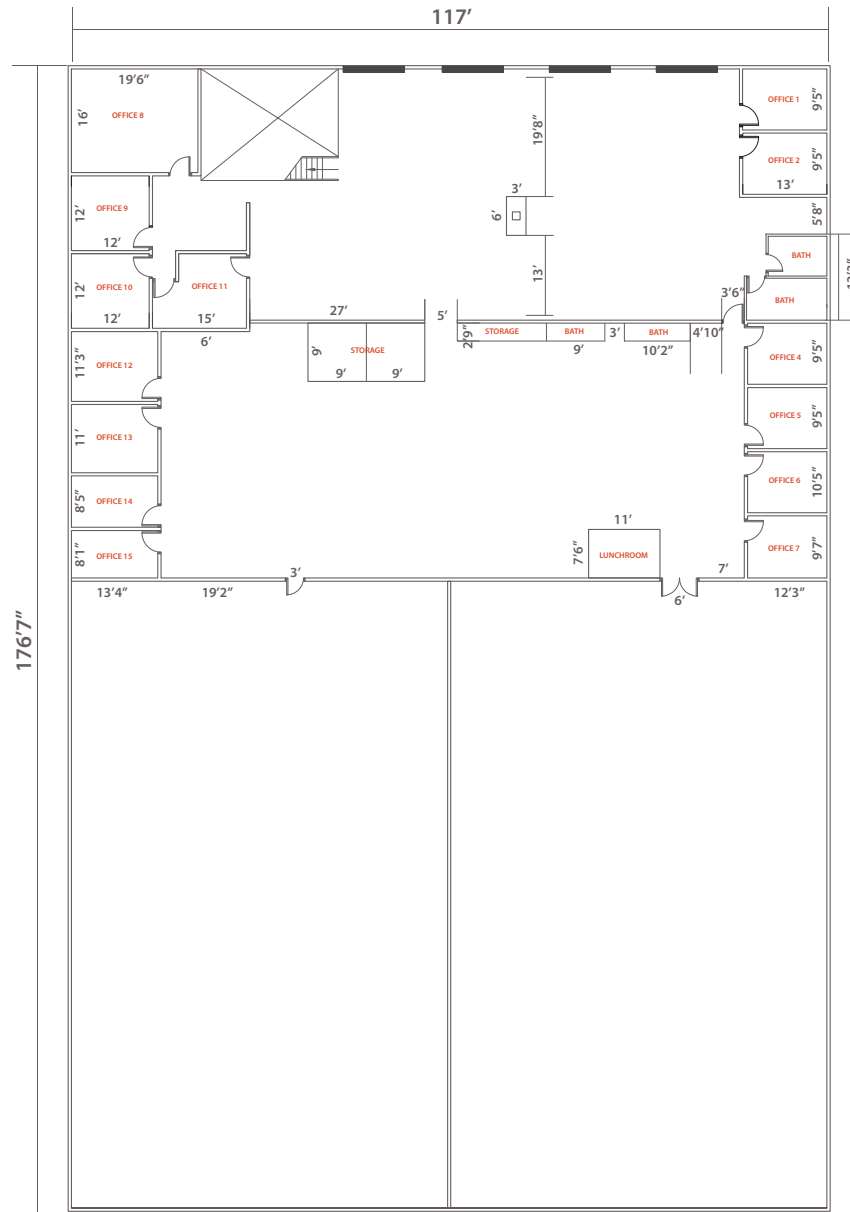

UPPER LEVEL

LOWER LEVEL

NORTH STUDIO

LOWER LEVEL
7,072 sq. ft.

NORTH STUDIO

MARTINI
FILM STUDIOS
POWERED BY MBS

UPPER LEVEL
7,072 sq. ft.

NORTH STUDIO

UPPER LEVEL

LOWER LEVEL

SOUTH STUDIO

UPPER LEVEL

SOUTH STUDIO OFFICE LAYOUT

LOWER LEVEL

SOUTH STUDIO OFFICE LAYOUT

LOWER LEVEL

SOUTH STUDIO COLUMN LAYOUT

WEST STUDIO

WEST STUDIO UPPER