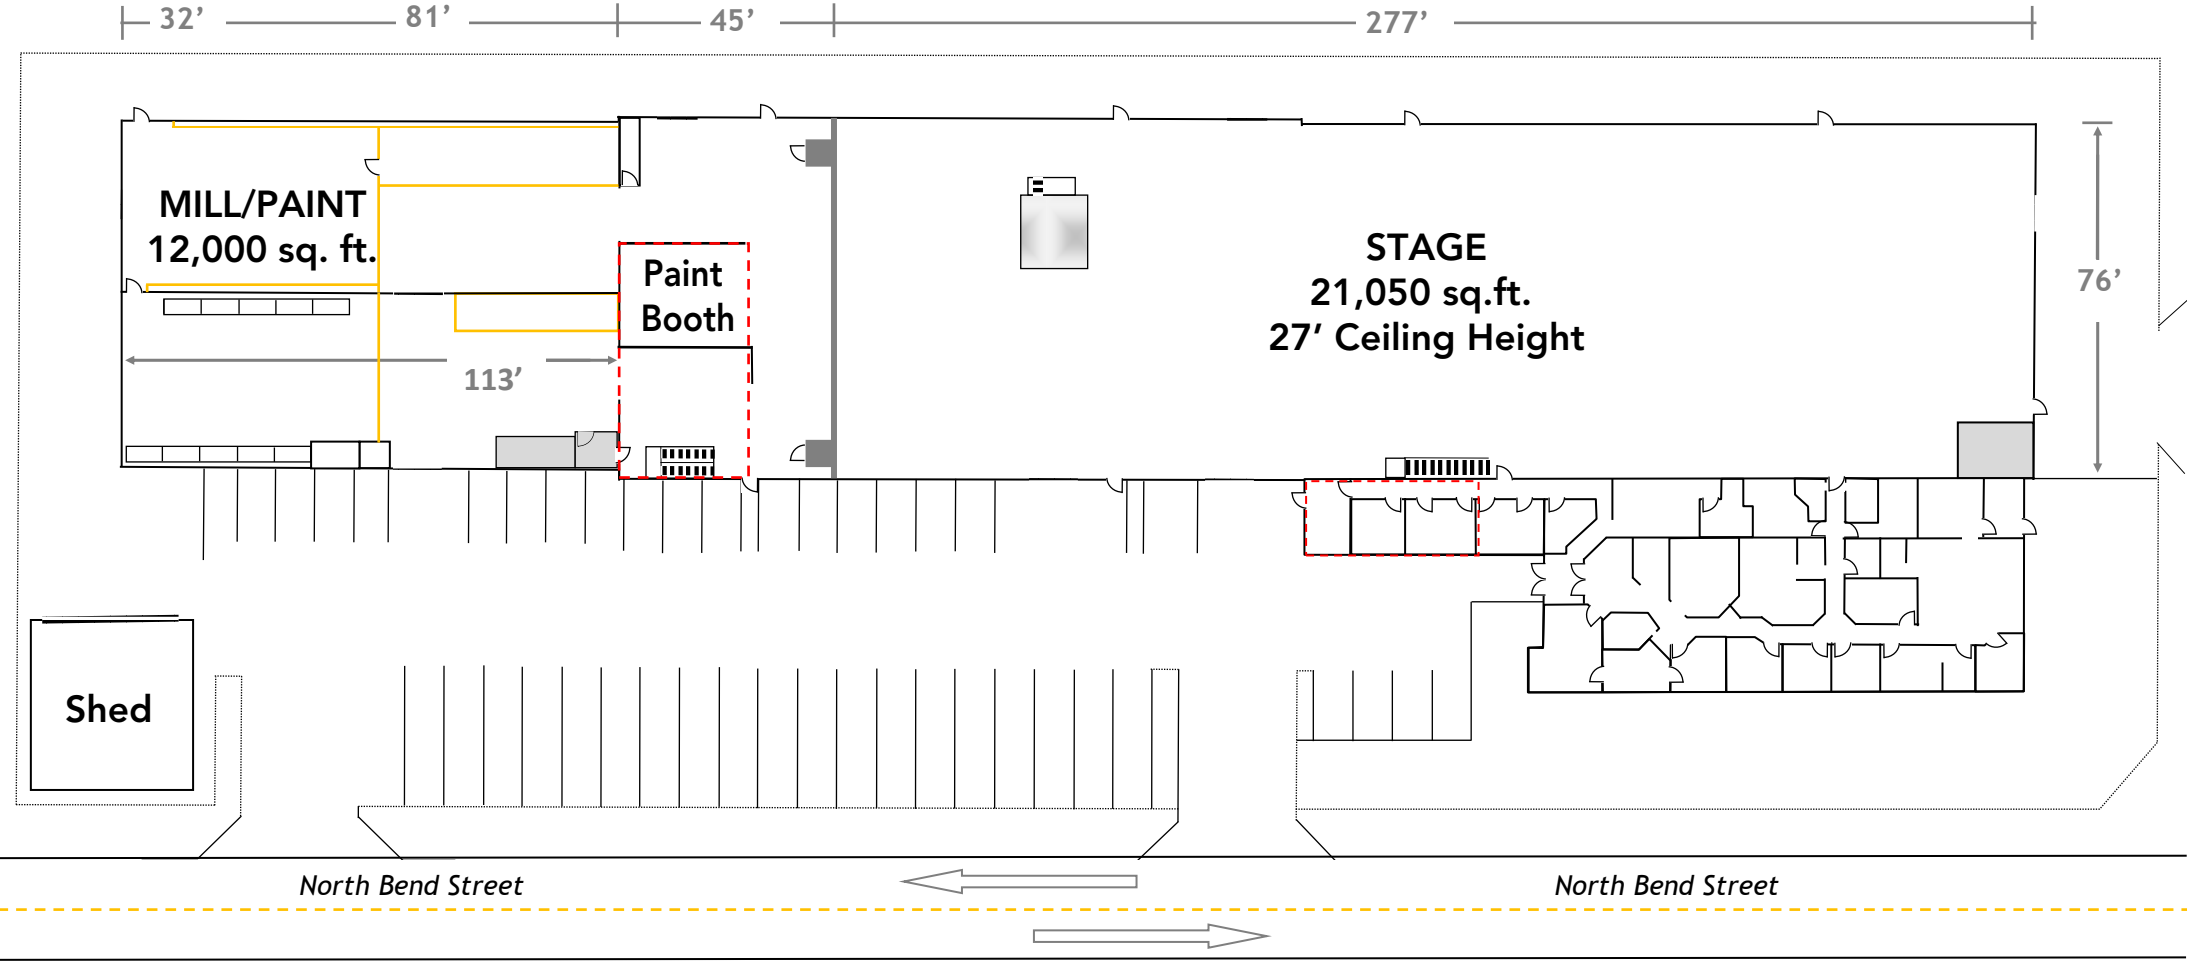

NORTH BEND STUDIOS

96 North Bend Street
 Coquitlam, BC V3K 6H1

44,544 SQ. FT. TOTAL

- Stage Space: 21,050 sq. ft.
- Office: 9,100 sq. ft.
- Mill/Paint: 12,000 sq. ft.
- Clear Span Stage
- 7 Loading Doors
- Power: 600 amp / 600 volts
- Bell & Light System