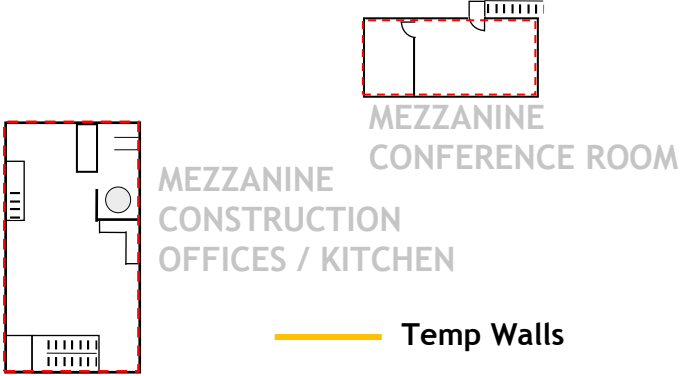

NORTH BEND STUDIOS

96 North Bend Street
 Coquitlam, BC V3K 6H1

44,544 SQ. FT. TOTAL

- Stage Space: 21,050 sq. ft.
- Office: 9,100 sq. ft.
- Mill/Paint: 12,000 sq. ft.
- Clear Span Stage
- 7 Loading Doors
- Power: 600 amp / 600 volts
- Bell & Light System