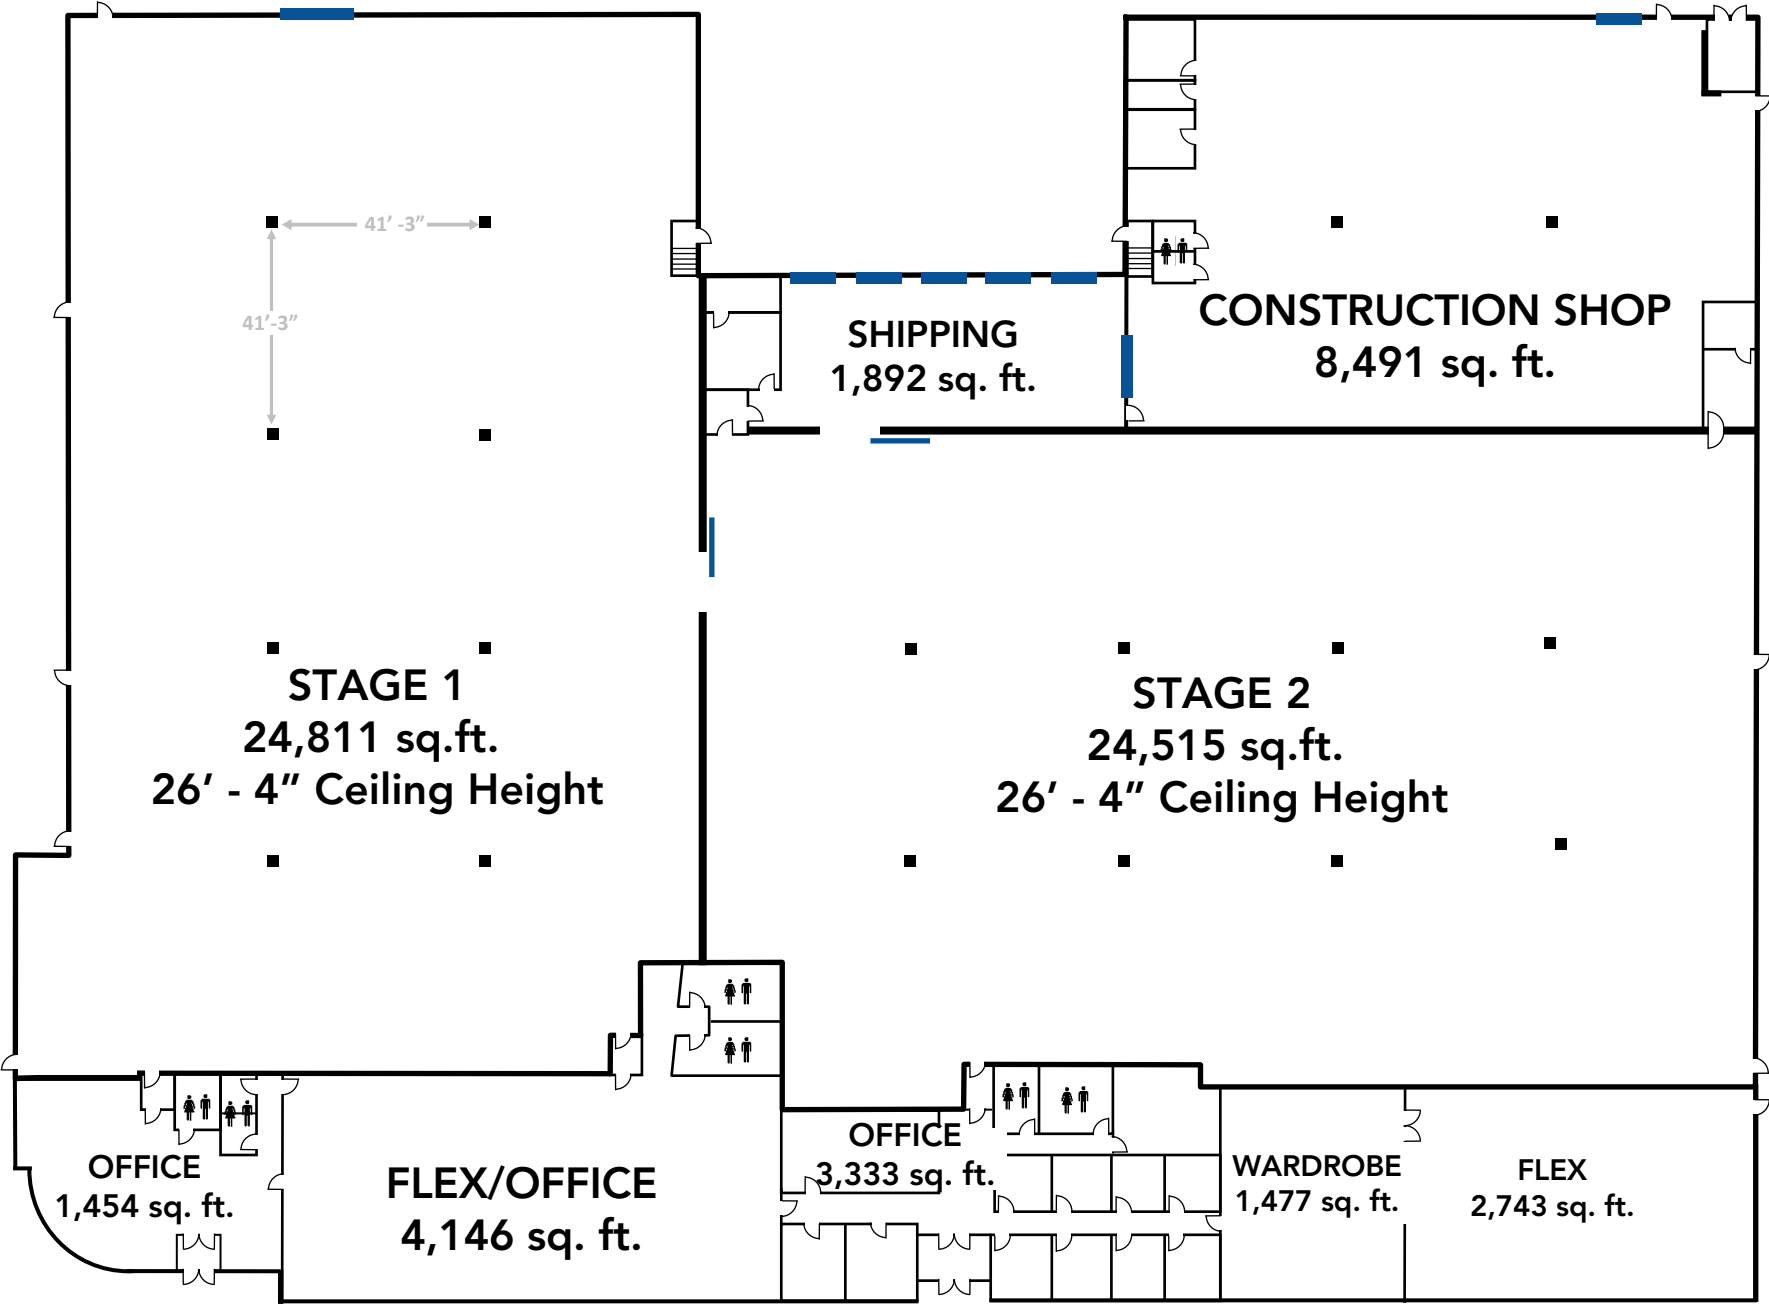

STANFIELD STUDIOS

2480 Stanfield Road
Mississauga, Ontario

72,862 SQ. FT. TOTAL

Stage Space: 49,329 sq. ft.
Column Spacing: 41' - 3"
Office: 4,787 sq. ft.
5 Dock Level Loading Bays
2 Grade Level Loading Bays
Power: 2400 amps @ 120/208 volt
per stage
Bell & Light System