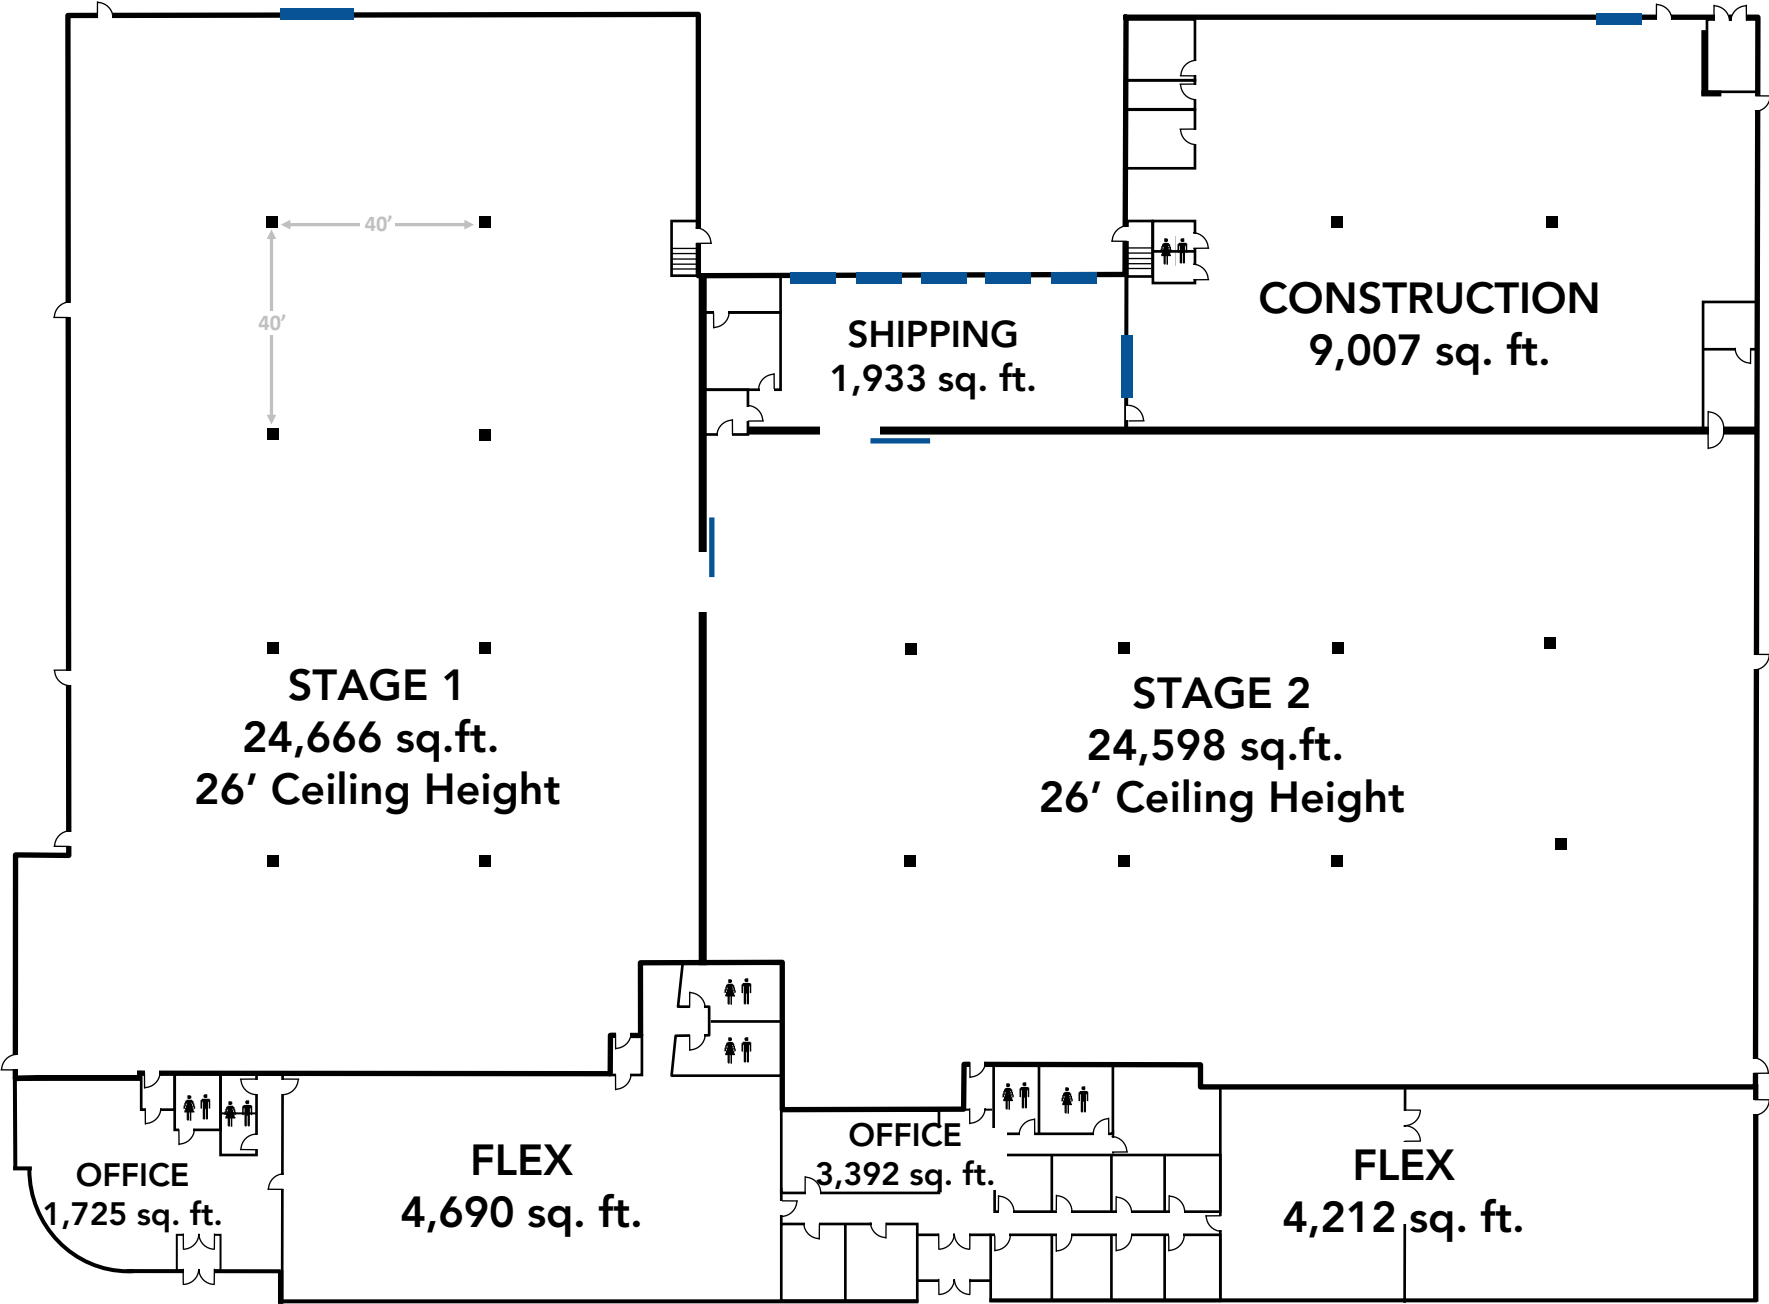

STANFIELD STUDIOS

7480 Stanfield Road
Mississauga, Ontario

77,212 SQ. FT. TOTAL

- Stage Space: 49,255 sq. ft.
- Column Spacing: 40'x40'
- Office: 5,117 sq. ft.
- Flex Lock-up: 8,902 sq. ft.
- 2 Grade Loading Bay
- 5 Doc Loading Bays
- Bell & Light System