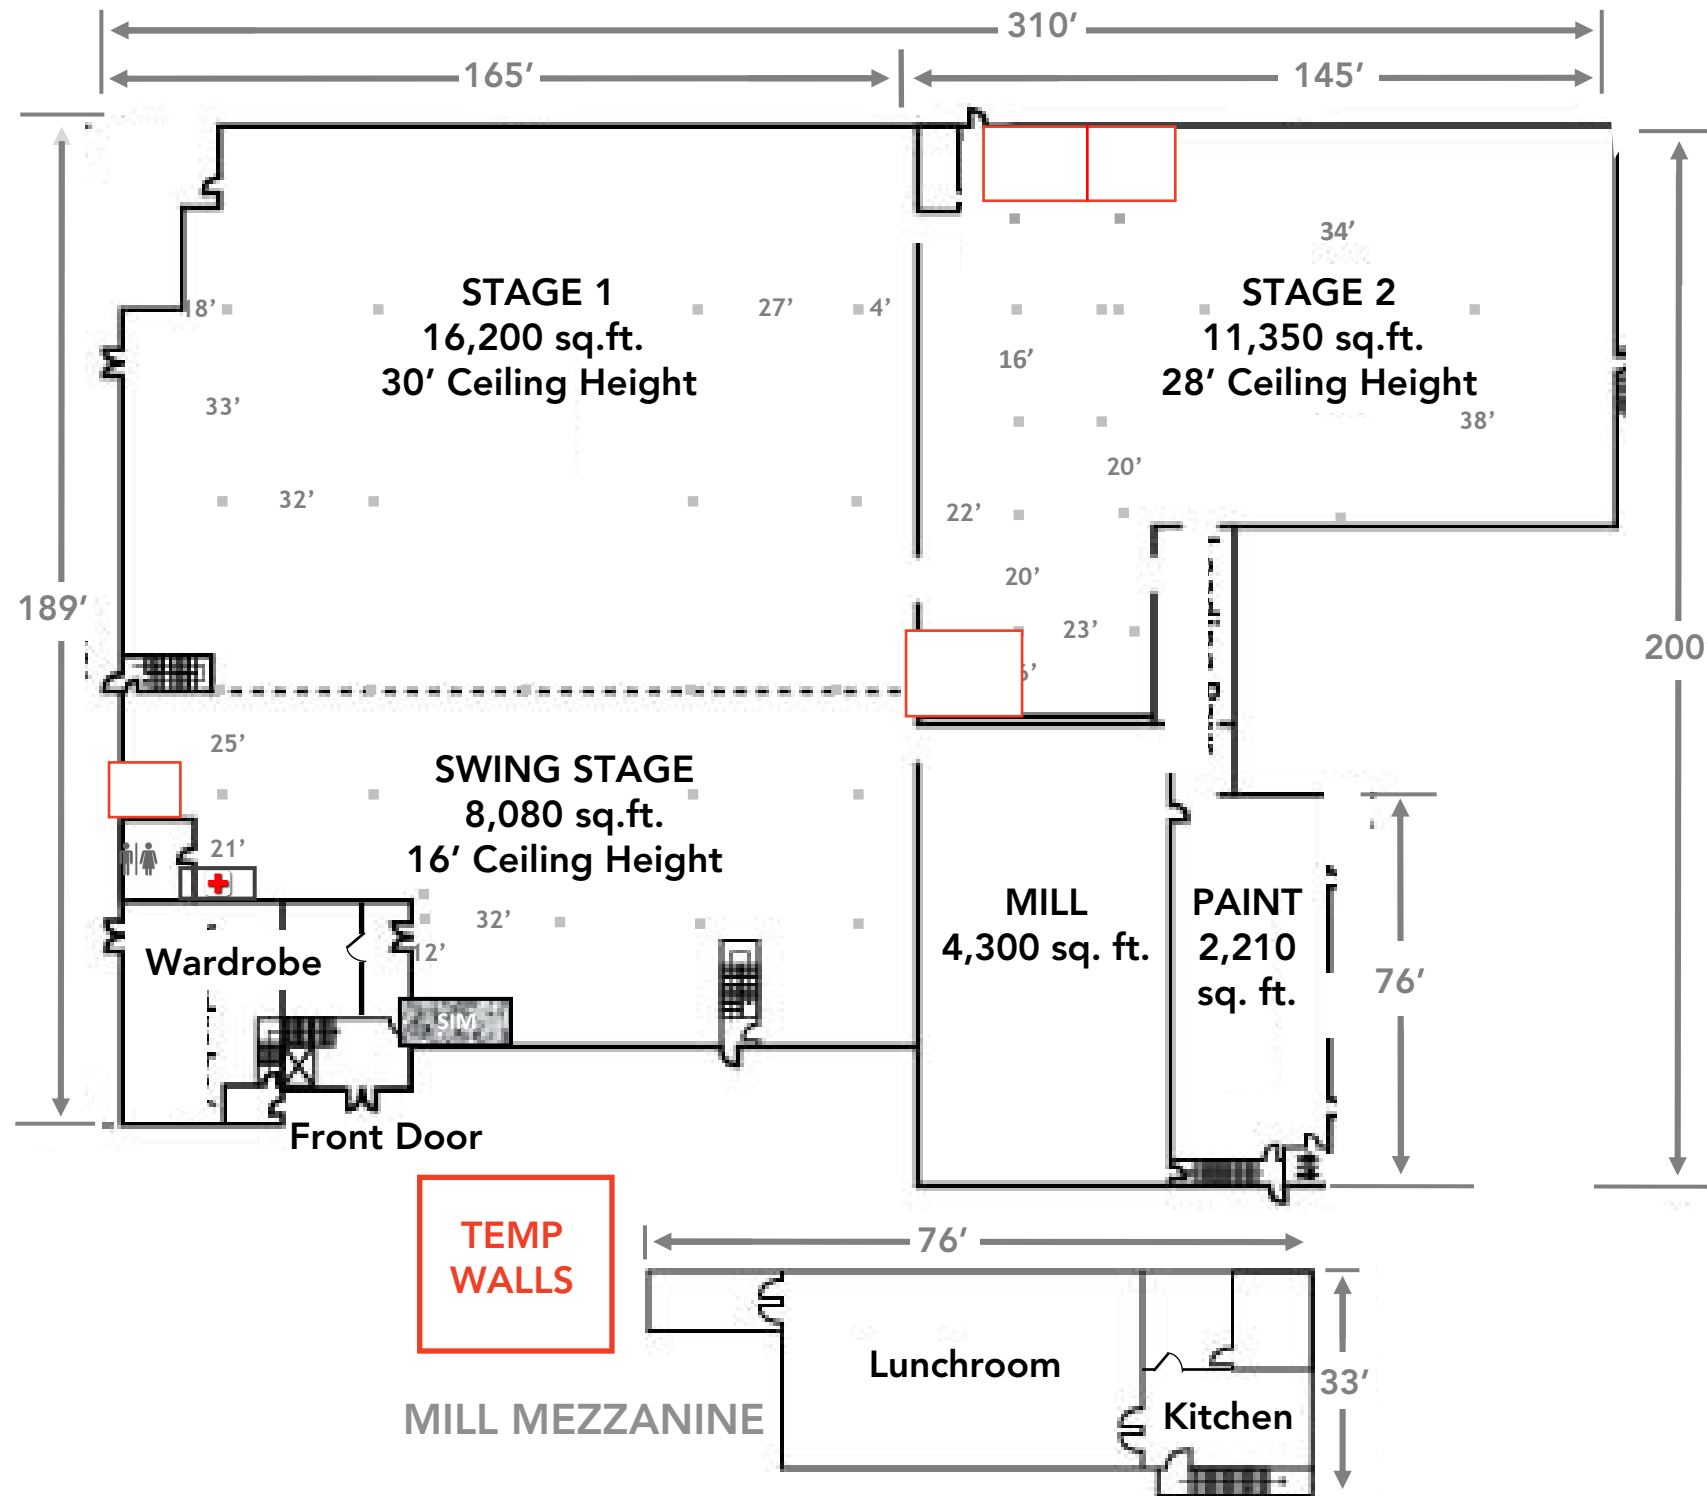

# WINSTON STUDIOS

7588 Winston Street  
Burnaby, BC V5A 4X5

**66,431 SQ. FT. TOTAL**

- Stage Space: 35,630 sq. ft.
- Column Spacing: 33'x32'
- Office / Flex: 16,165 sq. ft.
- 2 Grade Loading Bay
- 4 Raised Loading Bay
- 2 Grade-Level Shipping Doors
- Power: 600 amp / 600 volts
- Bell & Light System
- 4 Electrical Vehicle Chargers**