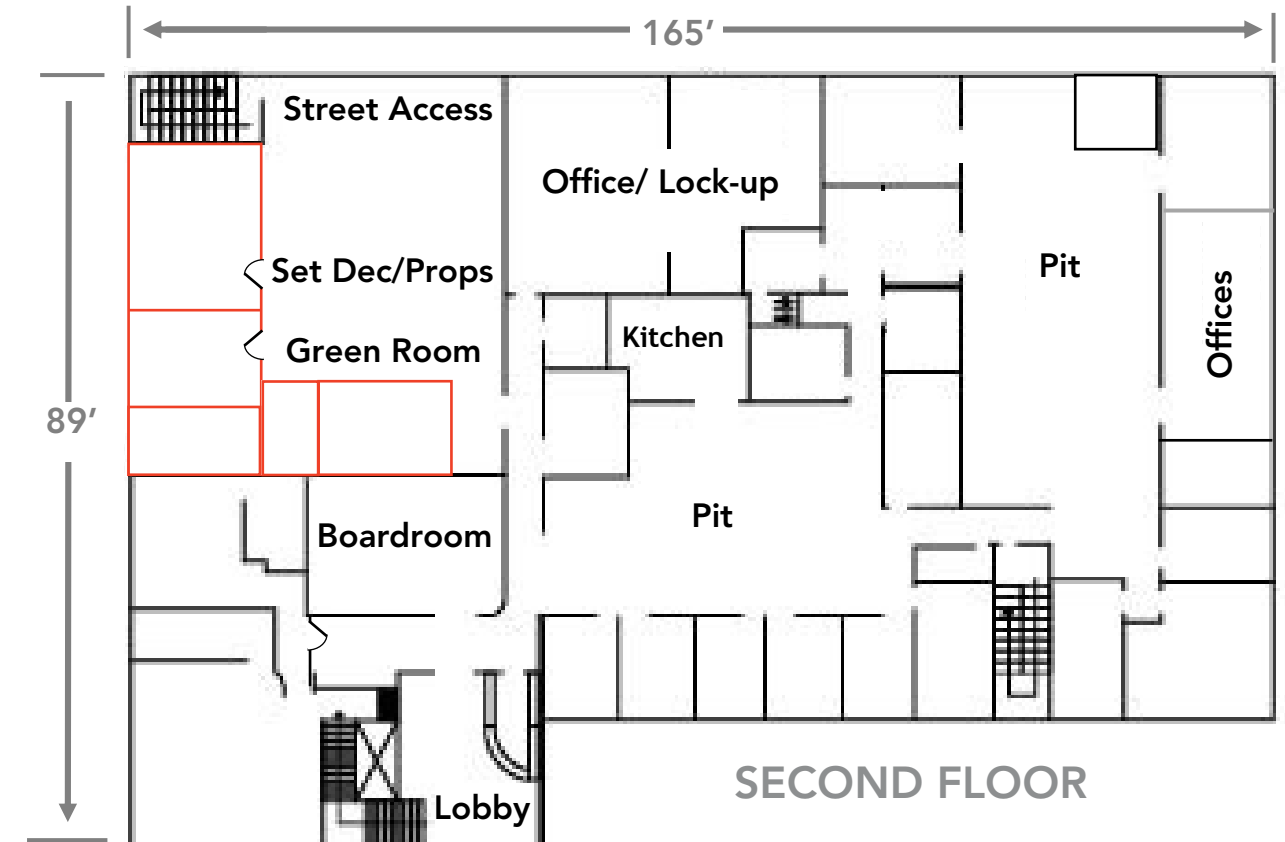

# WINSTON STUDIOS

7588 Winston Street  
Burnaby, BC V5A 4X5

**66,431 SQ. FT. TOTAL**

- Stage Space: 35,630 sq. ft.
- Column Spacing: 33'x32'
- Office / Flex: 16,165 sq. ft.
- 2 Grade Loading Bay
- 4 Raised Loading Bay
- 2 Grade-Level Shipping Doors
- Power: 600 amp / 600 volts
- Bell & Light System
- 4 Electrical Vehicle Chargers**