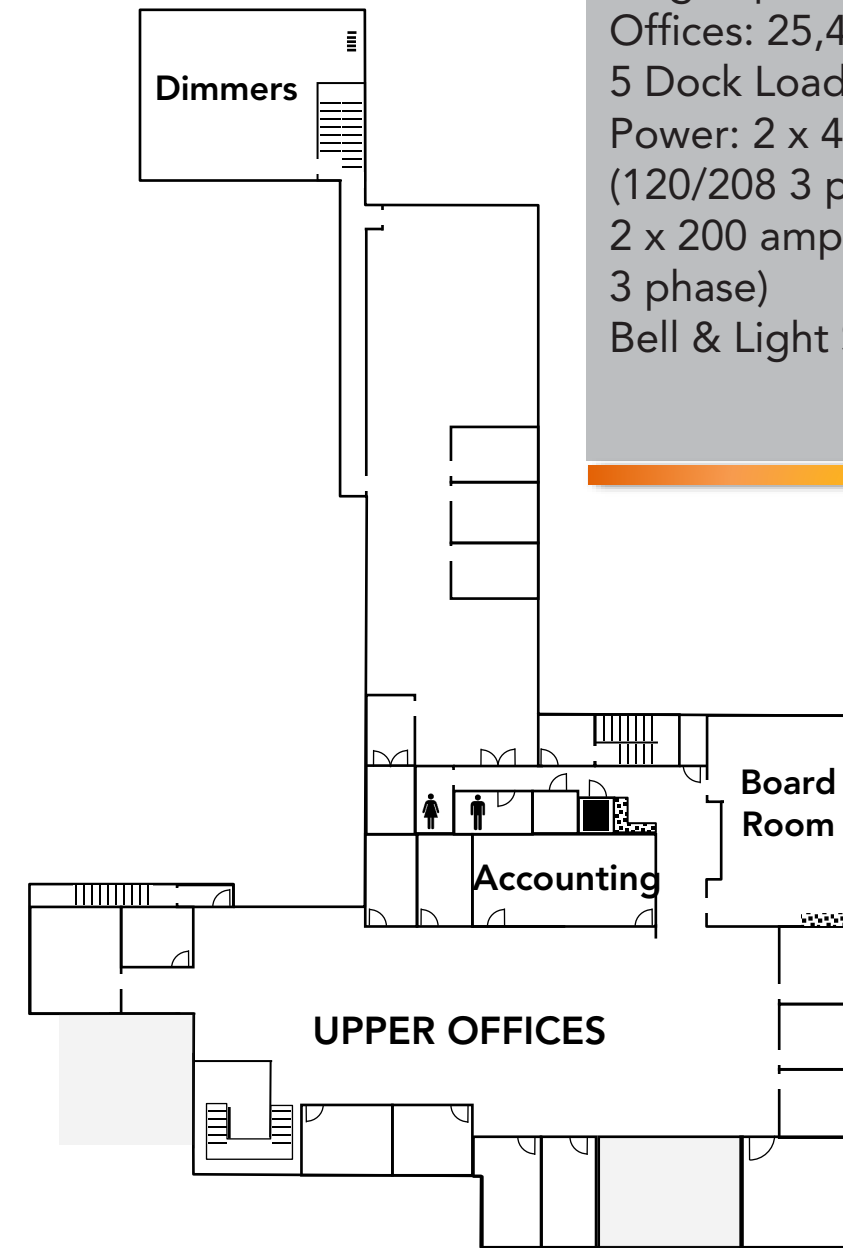

JACOBSON STUDIOS

12111 Jacobson Way
Richmond, BC V6W 1L5

62,189 SQ. FT. TOTAL

Stage Space: 33,159 sq. ft.
Offices: 25,429 sq. ft.
5 Dock Loading Bays
Power: 2 x 400 amp switches (120/208 3 phase)
2 x 200 amp switches (120/208 3 phase)
Bell & Light System