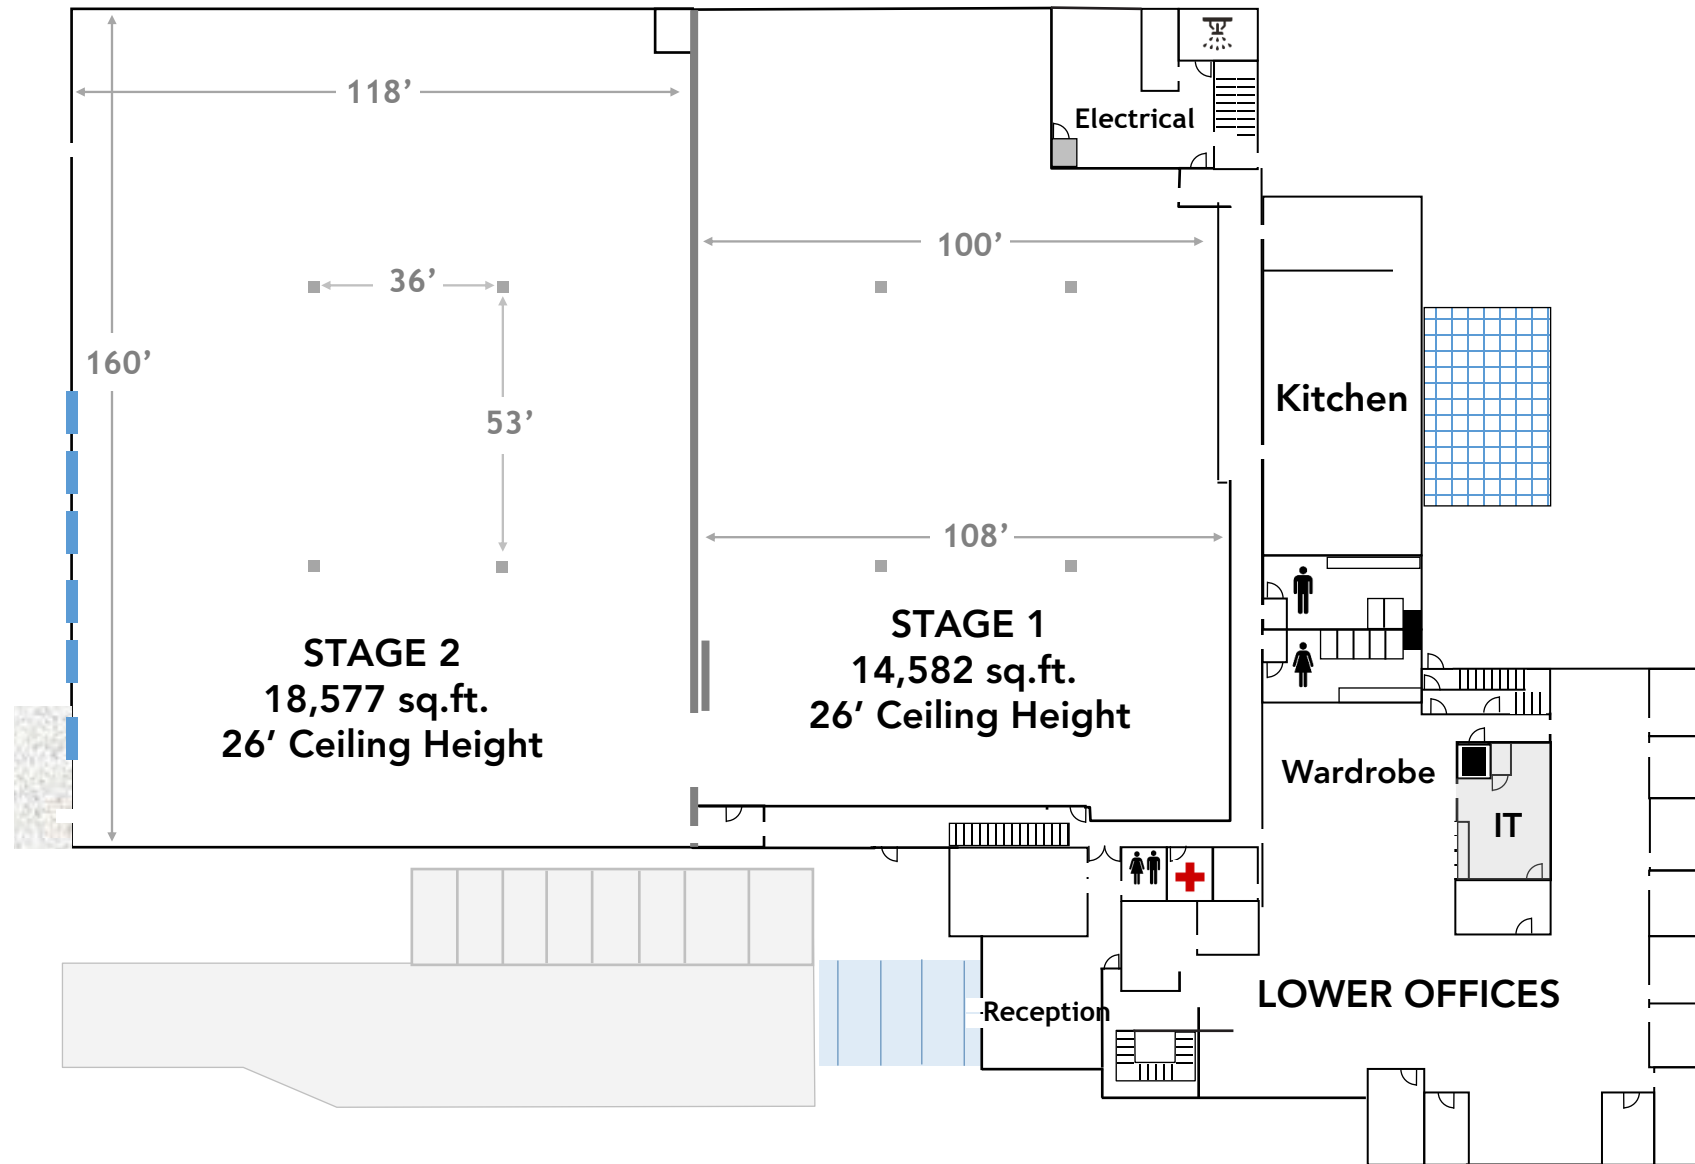

JACOBSON STUDIOS

12111 Jacobson Way
Richmond, BC V6W 1L5

62,189 SQ. FT. TOTAL

Stage Space: 33,159 sq. ft.
Offices: 25,429 sq. ft.
5 Dock Loading Bays
Power: 2 x 400 amp switches (120/208 3 phase)
2 x 200 amp switches (120/208 3 phase)
Bell & Light System