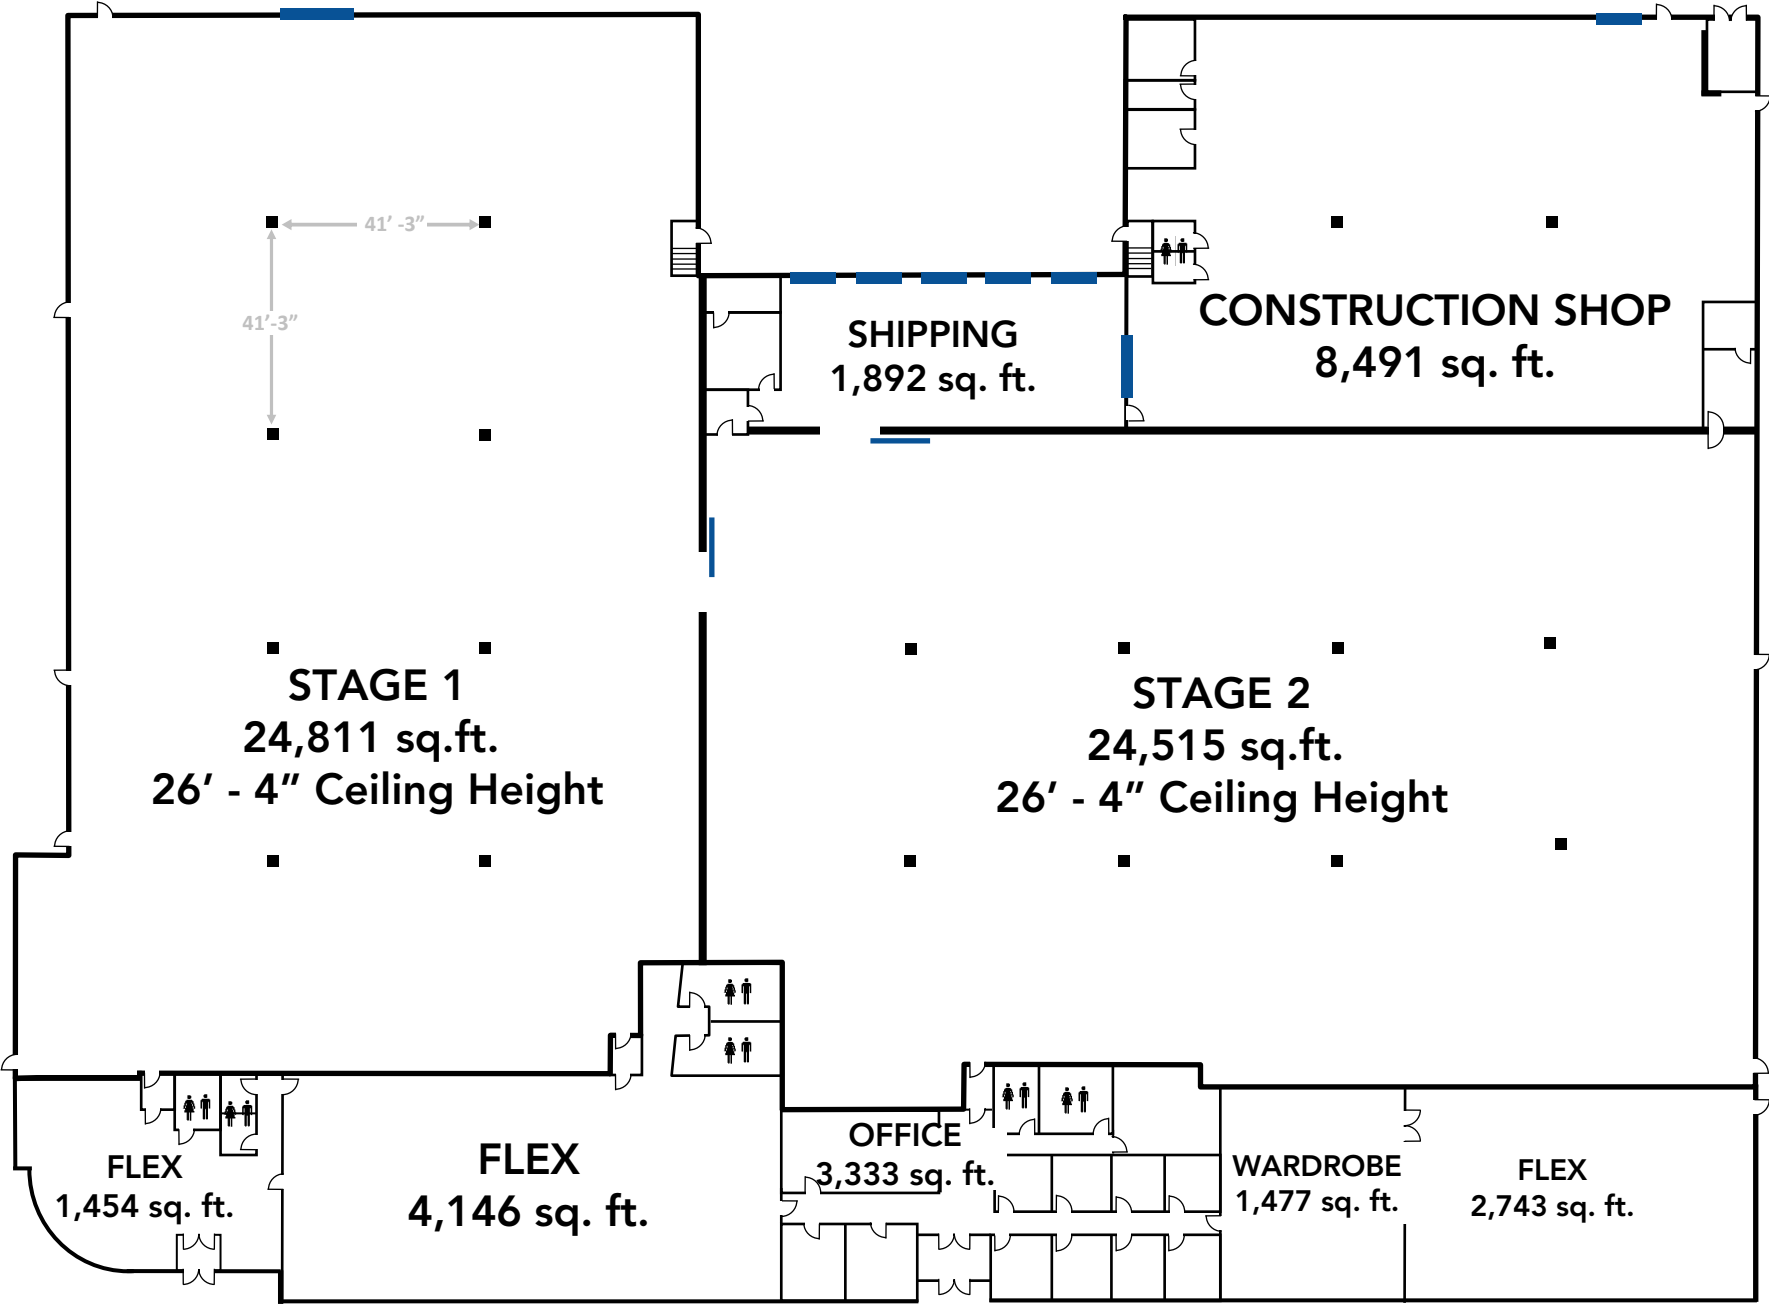

STANFIELD STUDIOS

2480 Stanfield Road
Mississauga, Ontario

72,862 SQ. FT. TOTAL

Stage Space: 49,329 sq. ft.
Column Spacing: 41' - 3"
Office: 3,333 sq. ft.
5 Dock Level Loading Bays
Power: 2 x 400 amp (3 phase
120/208) Bell & Light System