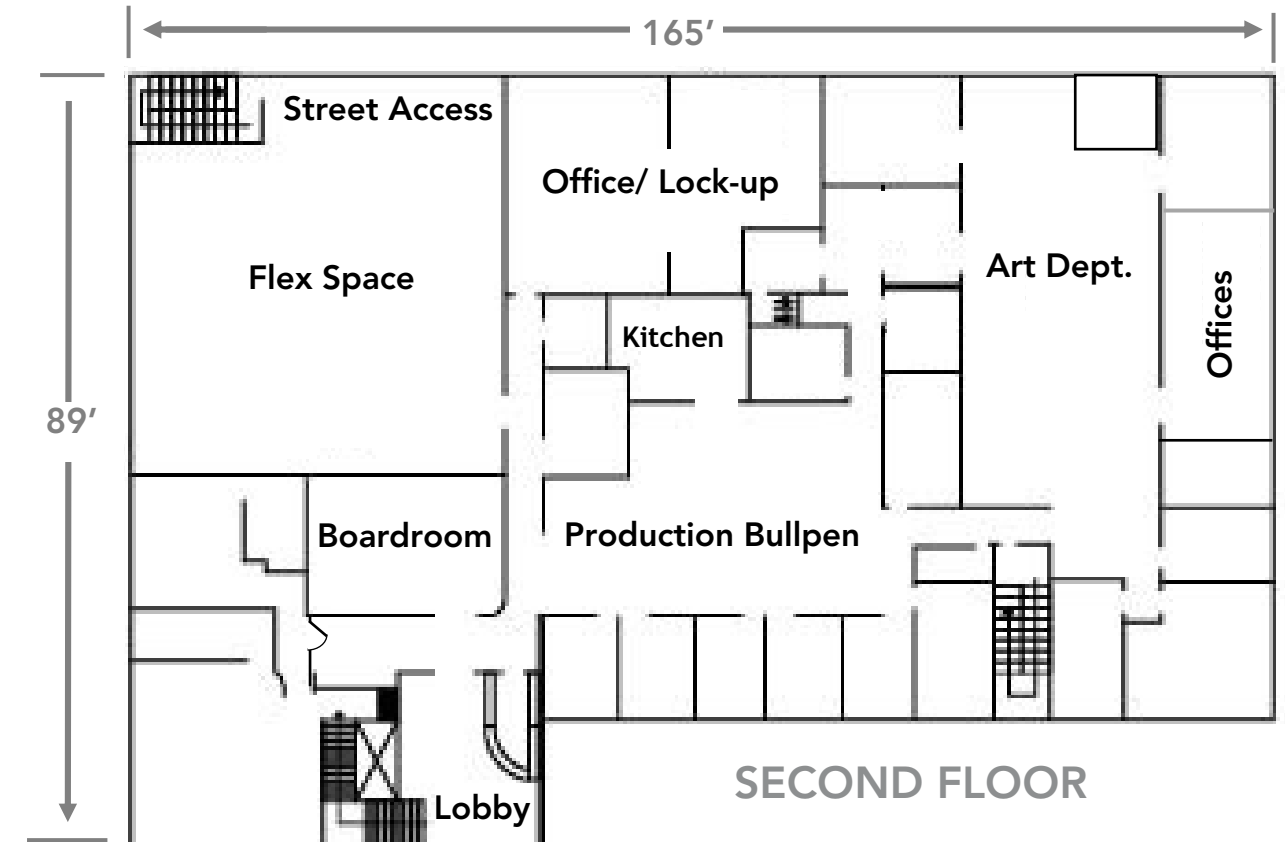

WINSTON STUDIOS

7588 Winston Street
Burnaby, BC V5A 4X5

66,431 SQ. FT. TOTAL

- Stage Space: 35,630 sq. ft.
- Column Spacing: 33'x32'
- Office / Flex: 16,165 sq. ft.
- 2 Grade Loading Bay
- 4 Raised Loading Bay
- 2 Grade-Level Shipping Doors
- Power: 600 amp / 600 volts
- Bell & Light System
- 4 Electrical Vehicle Chargers**