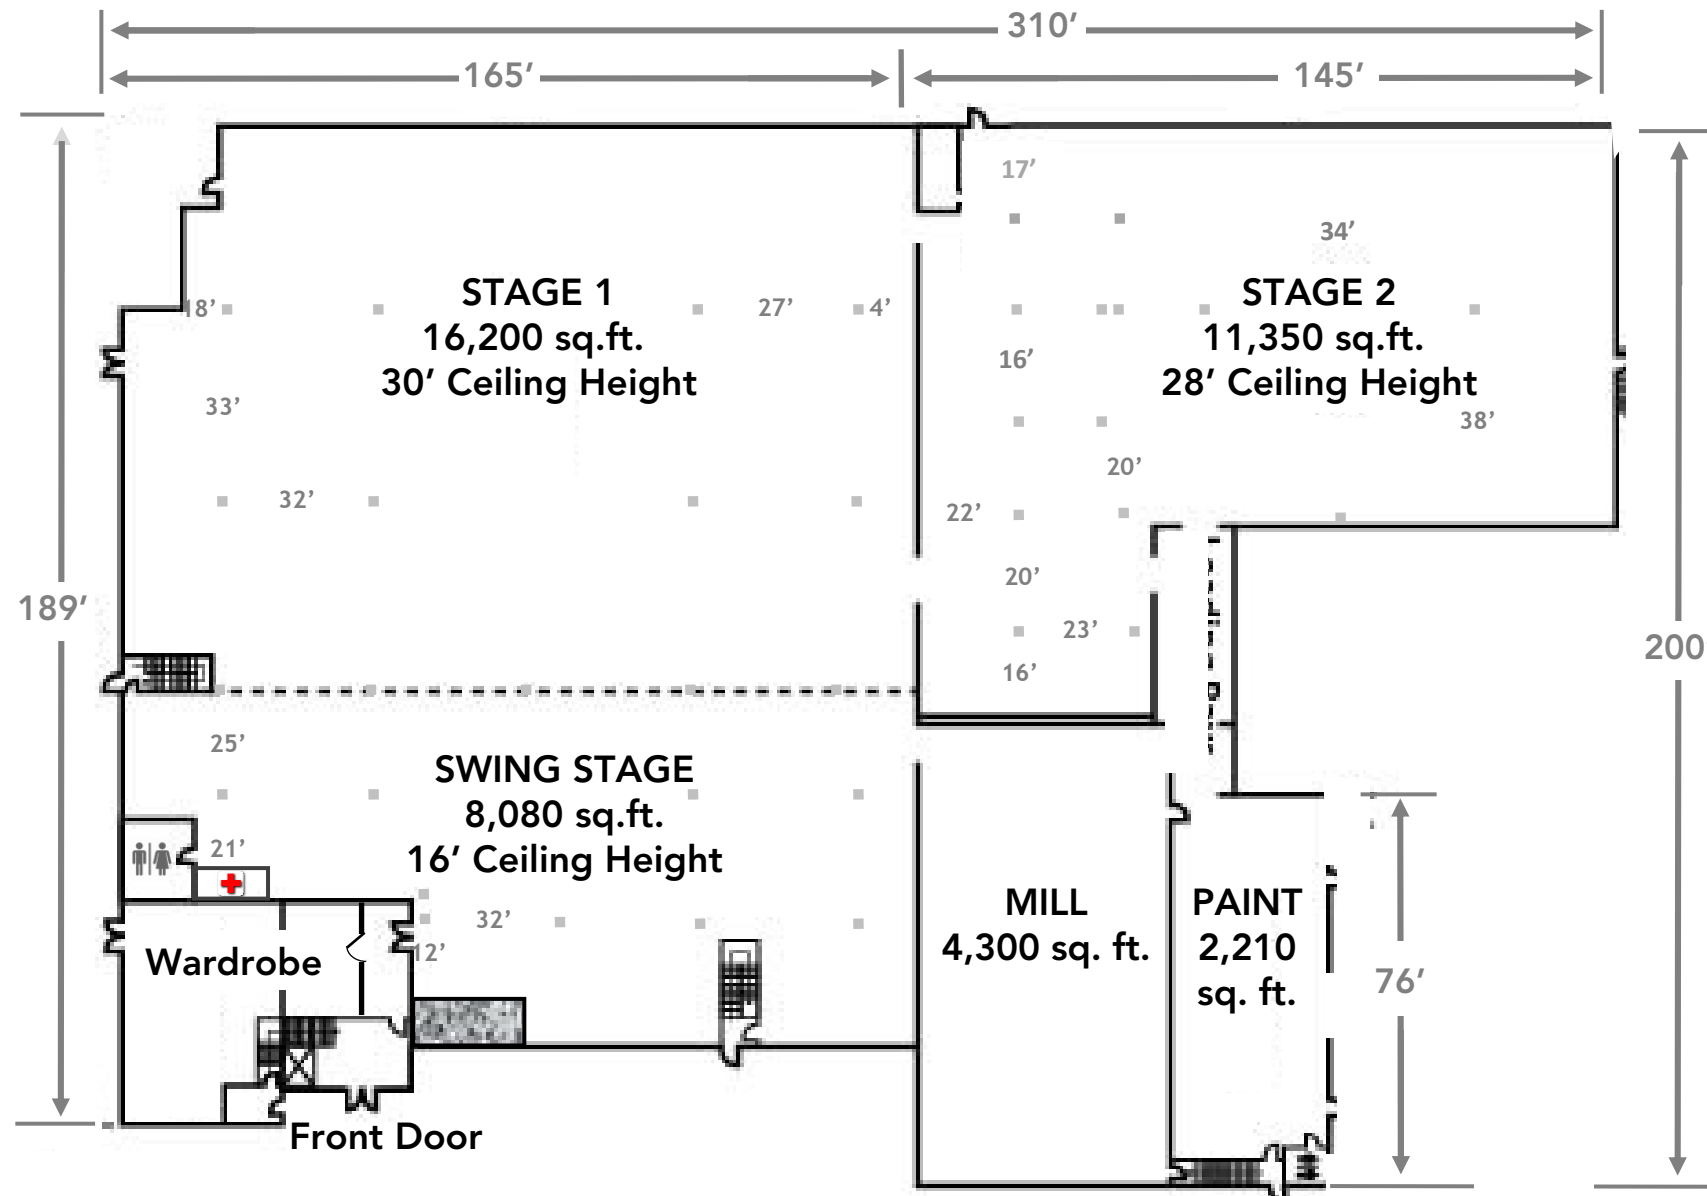

WINSTON STUDIOS

7588 Winston Street
Burnaby, BC V5A 4X5

66,431 SQ. FT. TOTAL

- Stage Space: 35,630 sq. ft.
- Column Spacing: 33'x32'
- Office / Flex: 16,165 sq. ft.
- 2 Grade Loading Bay
- 4 Raised Loading Bay
- 2 Grade-Level Shipping Doors
- Power: 600 amp / 600 volts
- Bell & Light System
- 4 Electrical Vehicle Chargers**